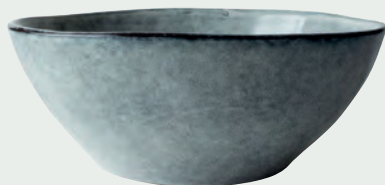

Bowl 24 cm Grey

Article nr.	183221
Qty inner carton	2
Qty export carton	8
Material	Stoneware