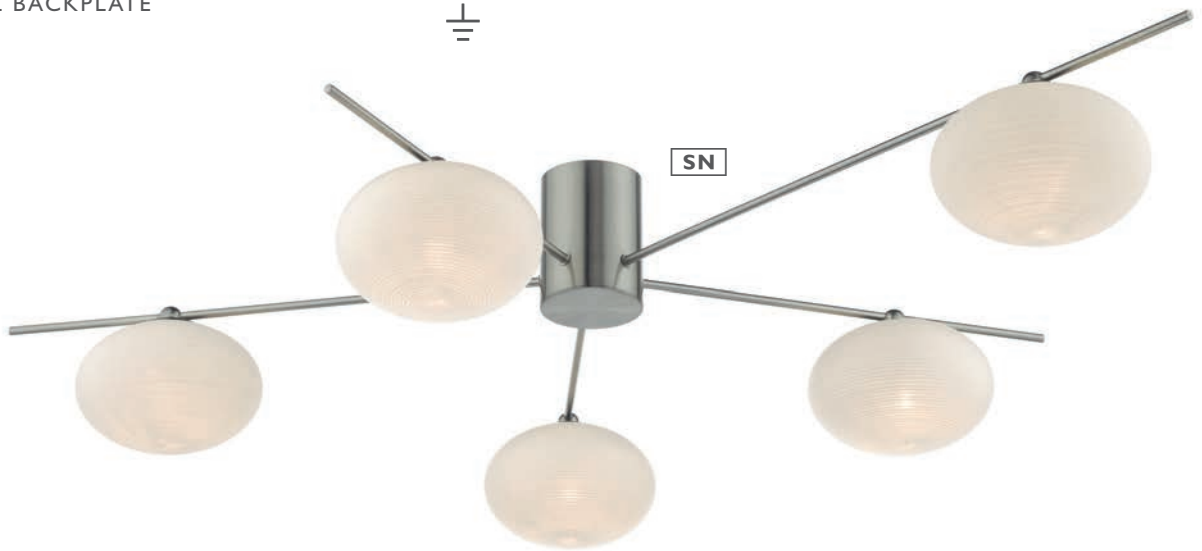

JAS5346 SN OG

Jasper 3lt Semi Flush

D52 x H15 x W54cm

3 x 25w max G9

BULBG920

BUL-G9-LED-3

Jasper • fine arms in satin nickel or matt black with textured opal glass