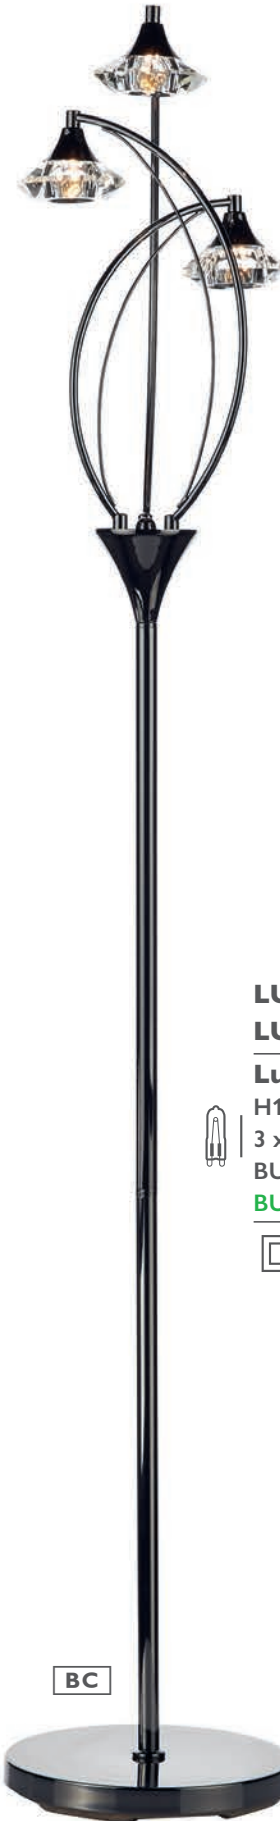

- LUT0746 SC CY
- LUT0750 PC CY
- LUT0767 BC CY
- LUT0775 AB CY

Luther Wall Light

D18 x H18 x W10cm

1 x 40w max G9

BULBG933

BUL-G9-LED-3

- LUT4946 SC CY
- LUT4967 BC CY

Luther 3lt Floor Lamp

H160 x Ø32cm

3 x 40w max G9

BULBG933

BUL-G9-LED-3

Luther • crystal glass shades in a spiral design

• black chrome, polished chrome, satin chrome or antique brass finish