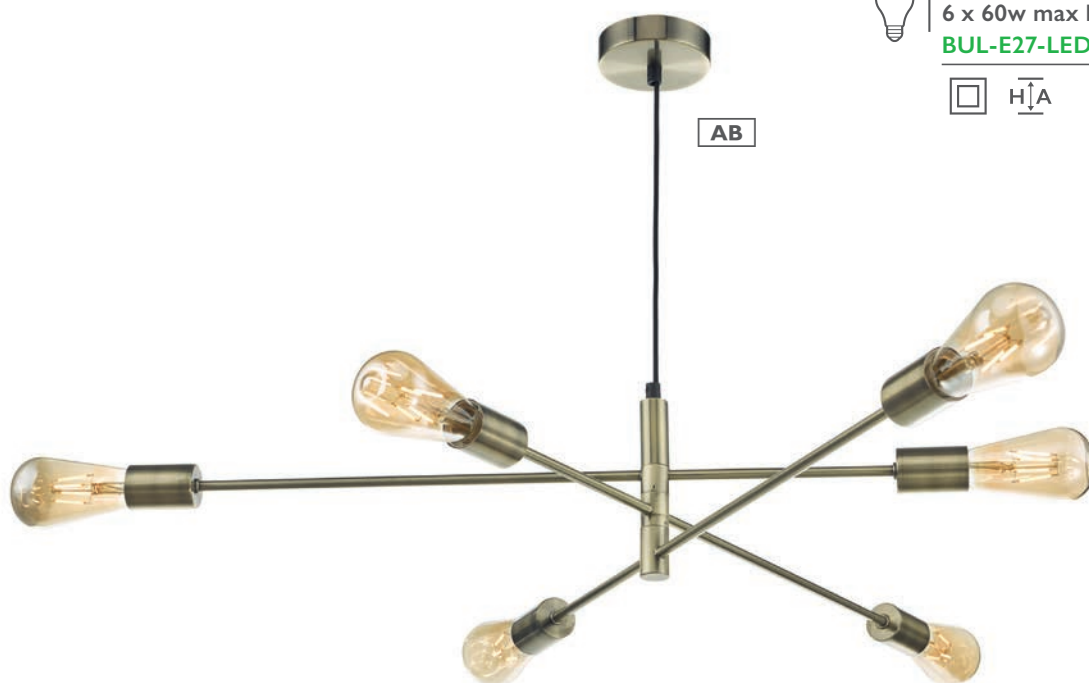

• adjustable at time of installation

ALA0635 GD

ALA0675 AB

Alana 6lt Pendant

H min25 - max110 x Ø96cm

6 x 60w max ES GLS

BUL-E27-LEDV-1

Alana • height adjustable pendants supplied with 100cm of braided cable and suitable for low ceilings

• available in matt black, grey, antique brass, satin chrome or gold finish

• lamps available to order separately, see page 327

ALA0622 BK
ALA0639 GY
ALA0646 SC

Alana 6lt Pendant

H min25 - max110 x Ø96cm
 6 x 60w max ES GLS

BUL-E27-LED-19

- Alana** • height adjustable pendants supplied with 100cm of braided cable and suitable for low ceilings
- available in matt black, grey, antique brass, satin chrome or gold finish
 - lamps available to order separately, see page 327