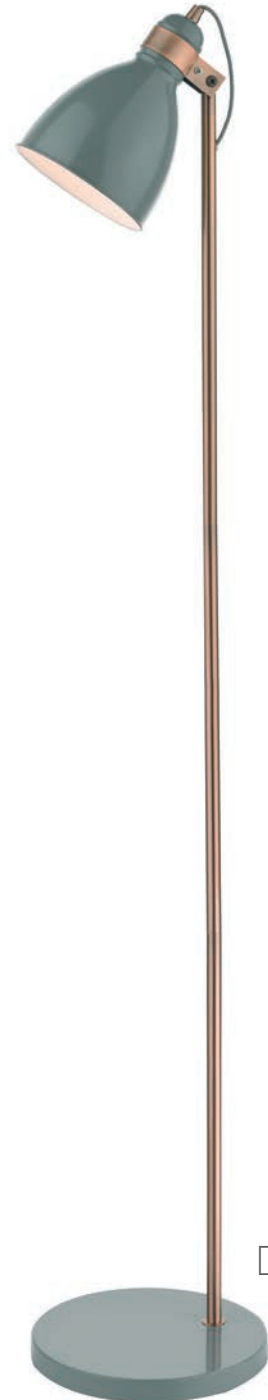

GY

Frederick • white with satin chrome stem, black with polished copper stem or grey with satin copper stem
• adjustable reading head