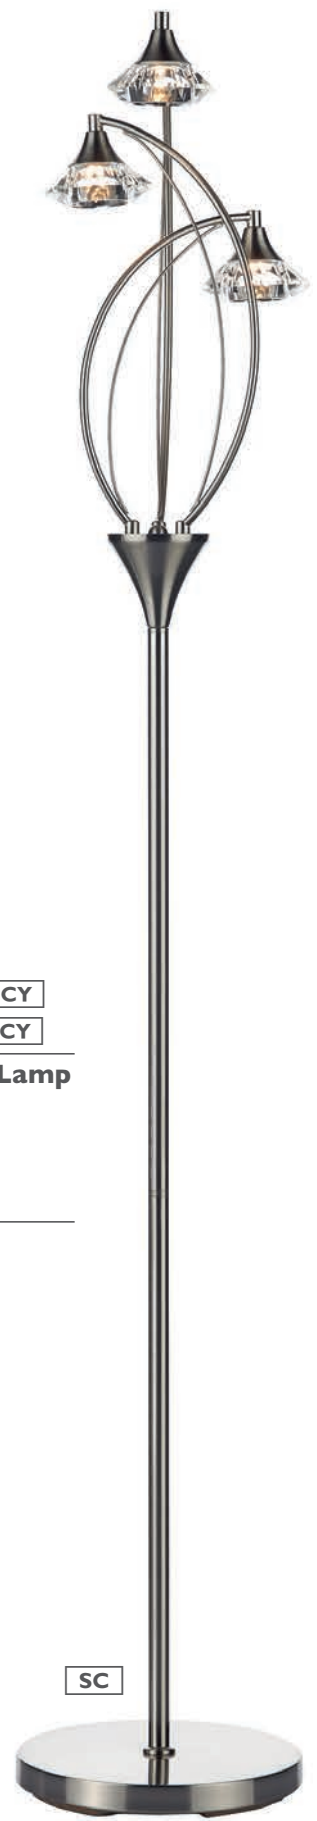

- LUT0746 SC CY
- LUT0750 PC CY
- LUT0767 BC CY
- LUT0775 AB CY

Luther Wall Light

D18 x H18 x W10cm

1 x 40w max G9

BULBG933

BUL-G9-LED-3

- LUT4946 SC CY
- LUT4967 BC CY

Luther 3lt Floor Lamp

H160 x Ø32cm

3 x 40w max G9

BULBG933

BUL-G9-LED-3

Luther • crystal glass shades in a spiral design

• black chrome, polished chrome, satin chrome or antique brass finish