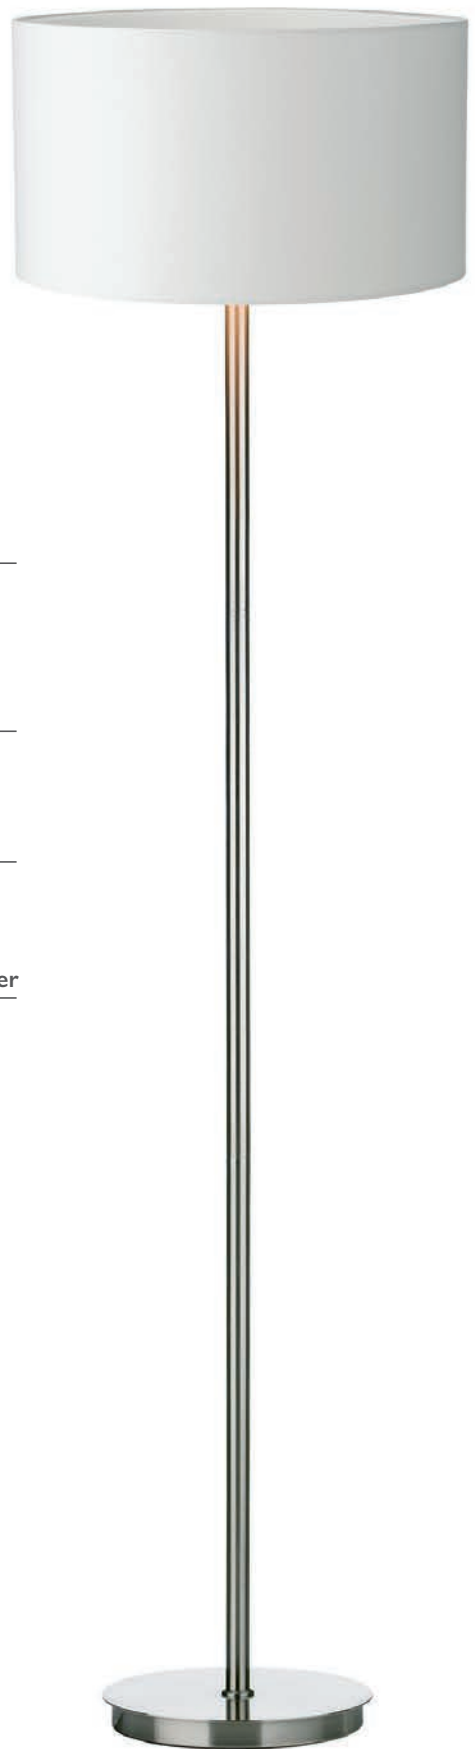

Cotton Shade

ivory cotton drum
H17 x Ø30cm
60w max ES

Tuscan • shown with ivory and taupe cotton shades, to be ordered separately