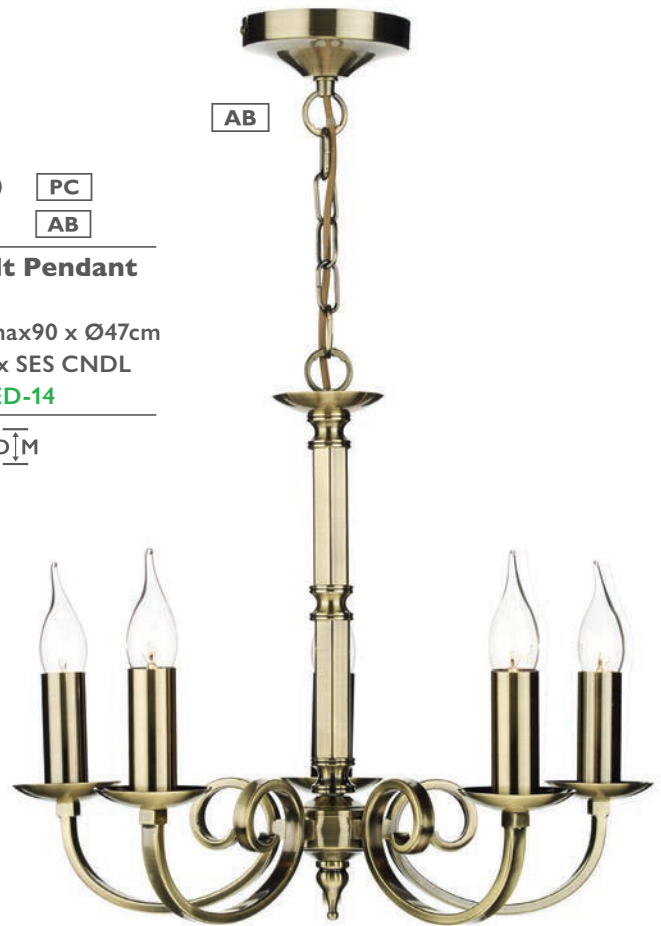

H min40 - max90 x Ø47cm
 5 x 40w max SES CNDL

BUL-E14-LED-14

MUR0950 PC
MUR0975 AB

Murray 2lt Wall Light
 bracket only

D20 x H16 x W28cm
 2 x 40w max SES CNDL

BUL-E14-LED-14

- Murray • supplied with two sets of candle sleeves allowing use with or without shades
- 5lt supplied with 50cm of chain and cable • 8lt supplied with 100cm of chain and cable