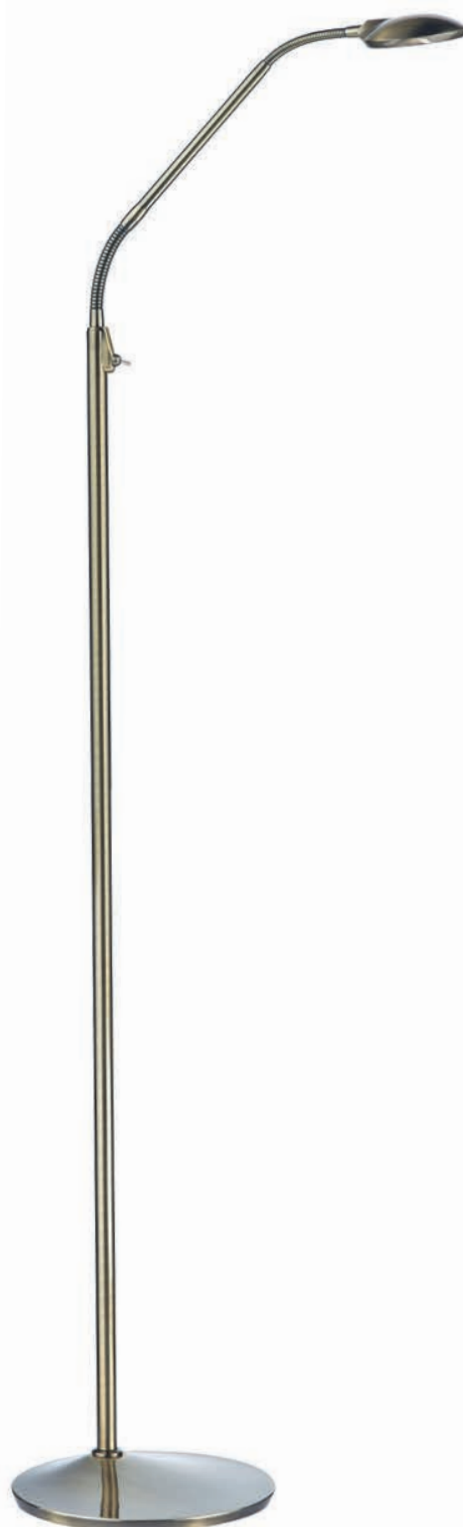

WEL4975 AB

Wellington Floor Lamp

H min120 - max140 x Ø25cm

1 x 7w LED inc / 570 lumens / 3000k

LED