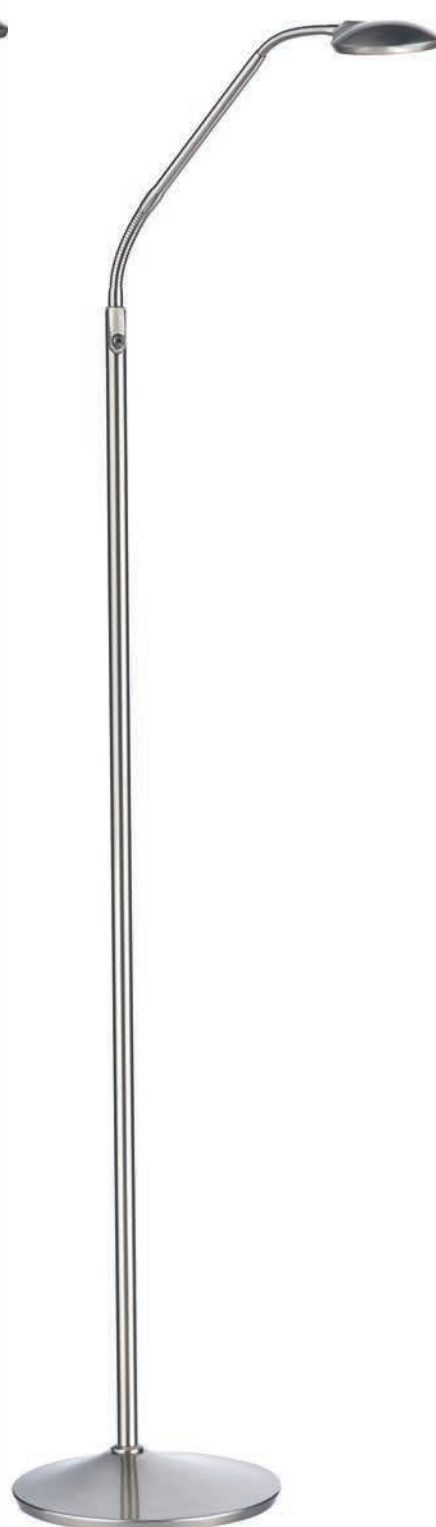

WEL4946 SC

Wellington Floor Lamp

H min120 - max140 x Ø25cm

1 x 7w LED inc / 570 lumens / 3000k

LED

Wellington • 7w LED table and floor lamp with adjustable head