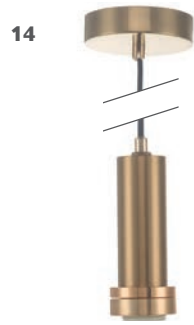

Code	Finish	Cable	Dimensions	Lamp	Max Shade Weight	Technical
13	SP6522	BK BZ	black	H min24 - max118 x Ø6cm	1 x 60w max ES GLS	2.2kg	H1A
14	SP6563	BZ	black	H min24 - max118 x Ø6cm	1 x 60w max ES GLS	2.2kg	H1A
15	SP8667	PW	black braided	H min20 - max180 x Ø10cm	1 x 60w max ES GLS	2.2kg	H1A
16	SP8664	CP	black braided	H min20 - max180 x Ø10cm	1 x 60w max ES GLS	2.2kg	H1A