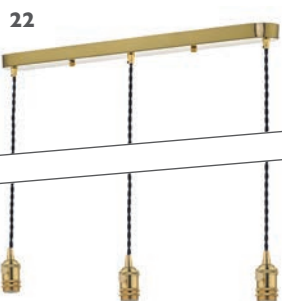

Code	Finish	Cable	Dimensions	Lamp	Max Shade Weight	Technical
21	SPB3661	AC	black twisted	D6 x H min15 - max110 x W58cm	3 x 40w max SES CNDL	2.2kg each	H1A
22	SPB3640	BR	black twisted	D6 x H min15 - max110 x W58cm	3 x 40w max SES CNDL	2.2kg each	H1A
23	SP368	SC	clear	D10 x H min25 - max215 x W95cm	3 x 60w max ES GLS	2.2kg each	H1A
24	SP367	AB	clear	D10 x H min25 - max215 x W95cm	3 x 60w max ES GLS	2.2kg each	H1A