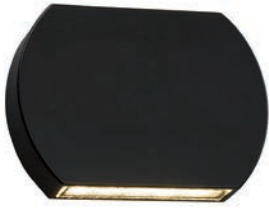

LED IP44

VUL2137 GY

Vulcan 2lt Wall Light

D4.5 x H10 x W14cm

2 x 3.5w LED inc / 337 lumens / 3000k