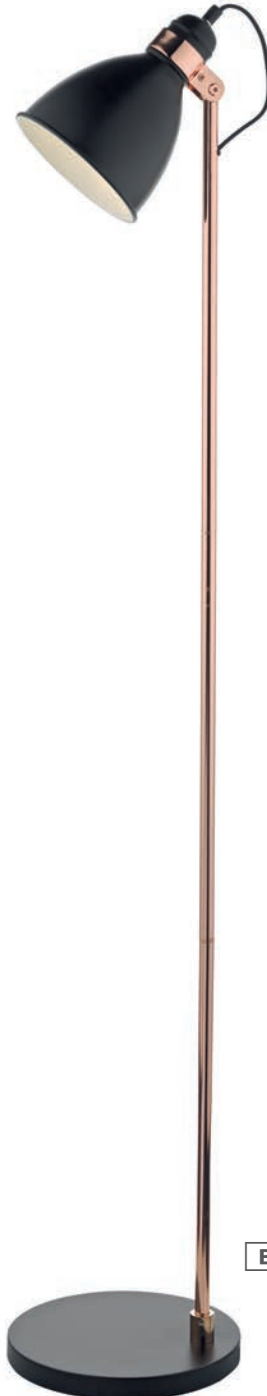

FRE4902 WH SC

FRE4922 BK CP

FRE4939 GY CP

Frederick Floor Lamp

H141 x Ø25cm

1 x 60w max ES GLS

BUL-E27-LED-16

MATCHING ITEMS
SEE PAGES 162 & 232

WH

BK

GY

Frederick • white with satin chrome stem, black with polished copper stem or grey with satin copper stem
• adjustable reading head