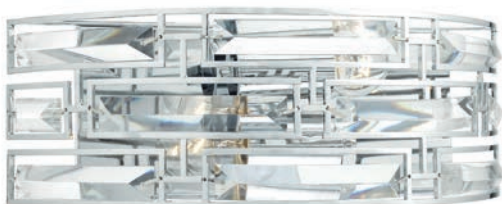

SEV0950 PC CY

Seville 2lt Wall Light

D13 x H12 x W35cm

2 x 40w max ES GLS

BUL-E27-LED-16

1. **Seville** • faceted crystal panels in polished chrome frame
2. tempered white opal glass diffuser
   - pendant supplied with 100cm of chain and cable