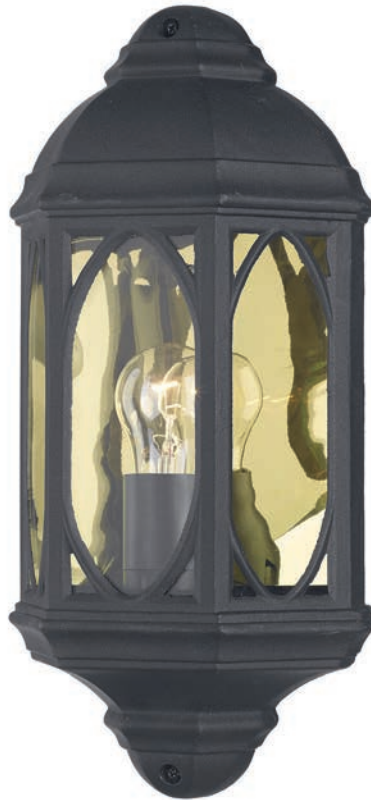

TEN2122 BK GL

Tenby Wall Light

D10 x H36 x W18cm

1 x 60w max ES GLS

BUL-E27-LED-16

TRE5254 BG OG

Trent Wall Light

D11 x H29 x W21cm

1 x 60w max ES GLS

BUL-E27-LED-16