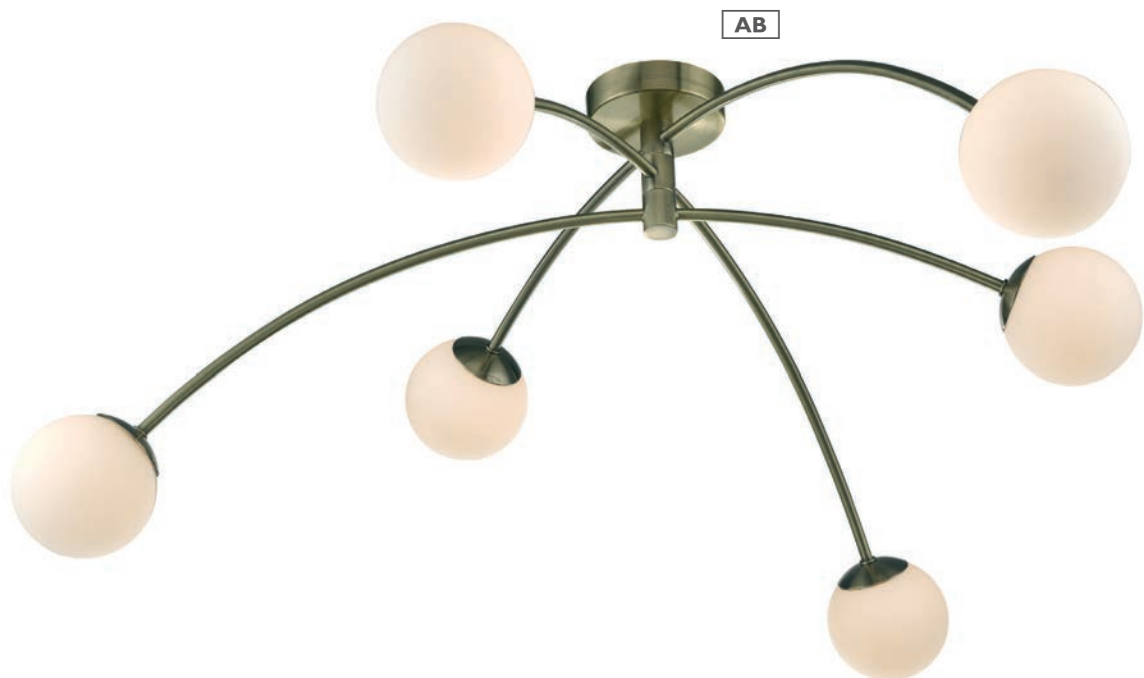

5 x 60w max ES GLS

BUL-E27-LED-15

BRI0654 BK AB

Brigade 6lt Pendant

H min25 - max130 x Ø56cm

6 x 60w max ES Globe

BUL-E27-LED-19

- Code** • old gold finish supplied with 3 x height rods
 - Ivan** • rustic wood effect ring with adjustable twisted flex and aged brass detail
 - Brigade** • pendant in black with antique brass lamp holders
- all items shown with vintage style lamps available to order separately, see page 327

PUG6450 PC OG

PUG6475 AB OG

Puglia 6lt Semi Flush

H38 x Ø90cm

6 x 20w max G9

BULBG920

BUL-G9-LED-3

Puglia • polished chrome or antique brass fitting with opal glass shades