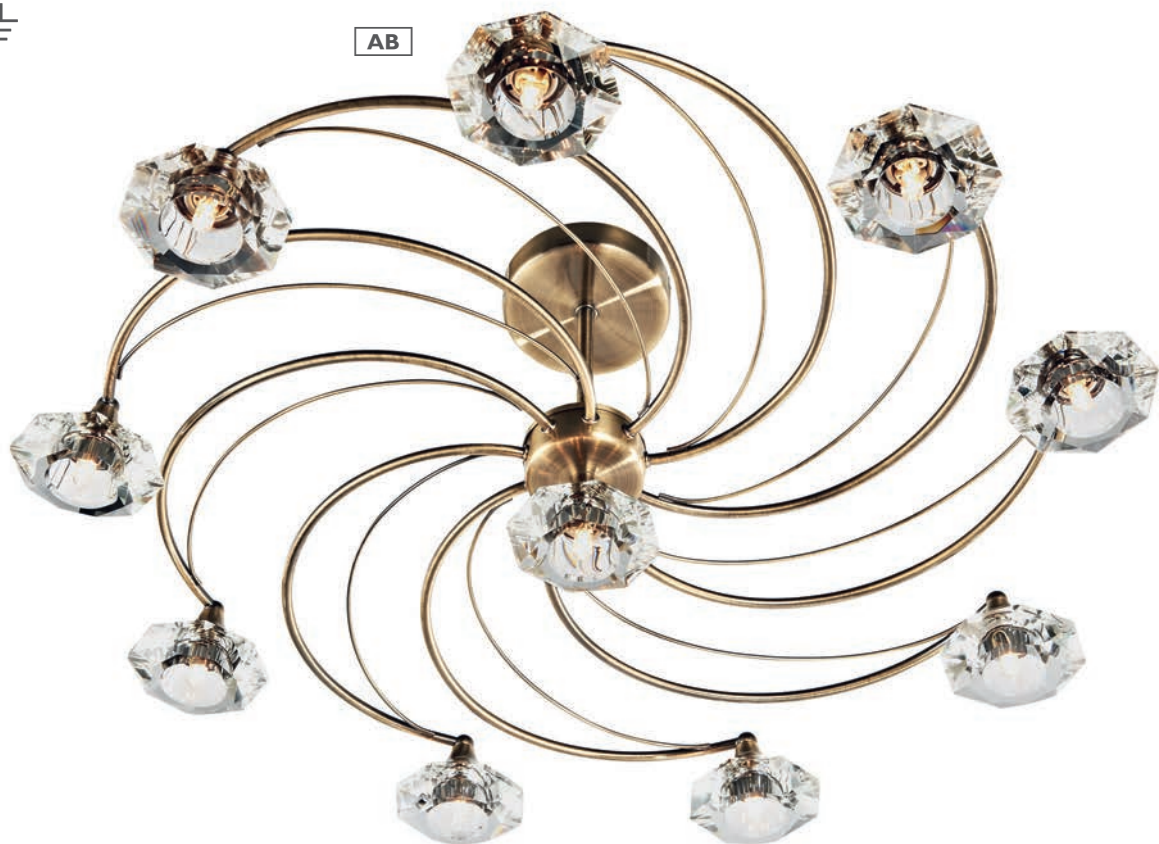

Luther • polished chrome or antique brass finish • crystal glass shades in a spiral design