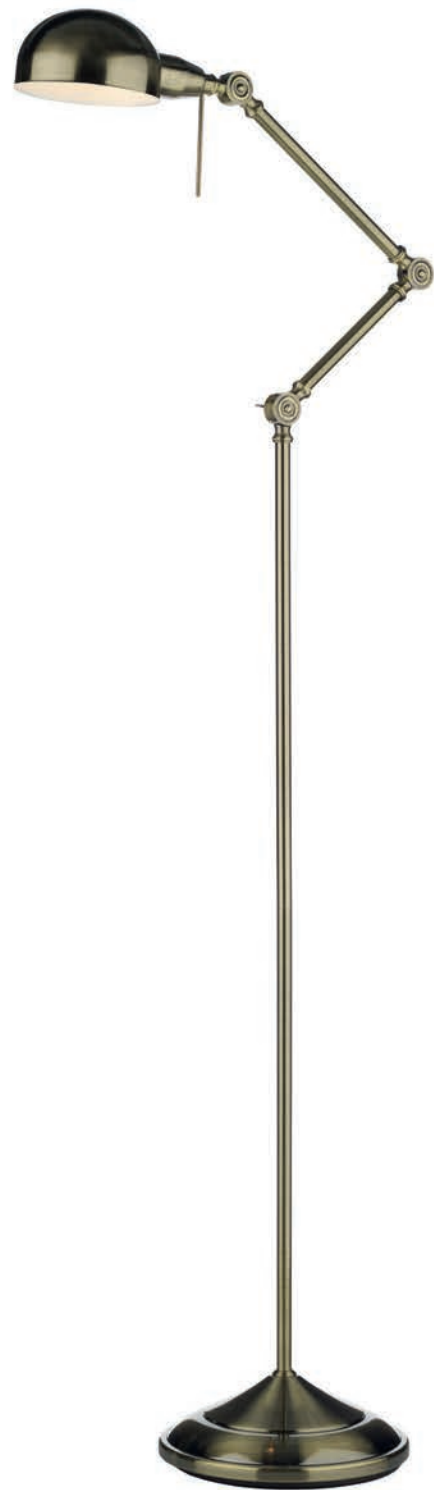

RAN4046 SC

RAN4075 AB

Ranger Task Lamp

D30 x H35 x W15cm

1 x 40w max SES GB

BUL-E14-LED-3

RAN4975 AB

Ranger Floor Lamp

D45 x H min109 - max183 x W15cm

1 x 60w max ES GLS

BUL-E27-LED-17

Ranger • adjustable desk/reading lamps in satin chrome & antique brass finish