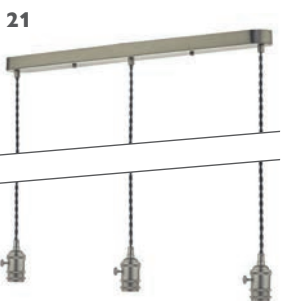

Code	Finish	Cable	Dimensions	Lamp	Max Shade Weight	Technical
21	SPB3661	AC	black twisted	D6 x H min15 - max110 x W58cm	3 x 40w max SES CNDL	2.2kg each	H1A
22	SPB3640	BR	black twisted	D6 x H min15 - max110 x W58cm	3 x 40w max SES CNDL	2.2kg each	H1A
23	SP368	SC	clear	D10 x H min25 - max215 x W95cm	3 x 60w max ES GLS	2.2kg each	H1A
24	SP367	AB	clear	D10 x H min25 - max215 x W95cm	3 x 60w max ES GLS	2.2kg each	H1A