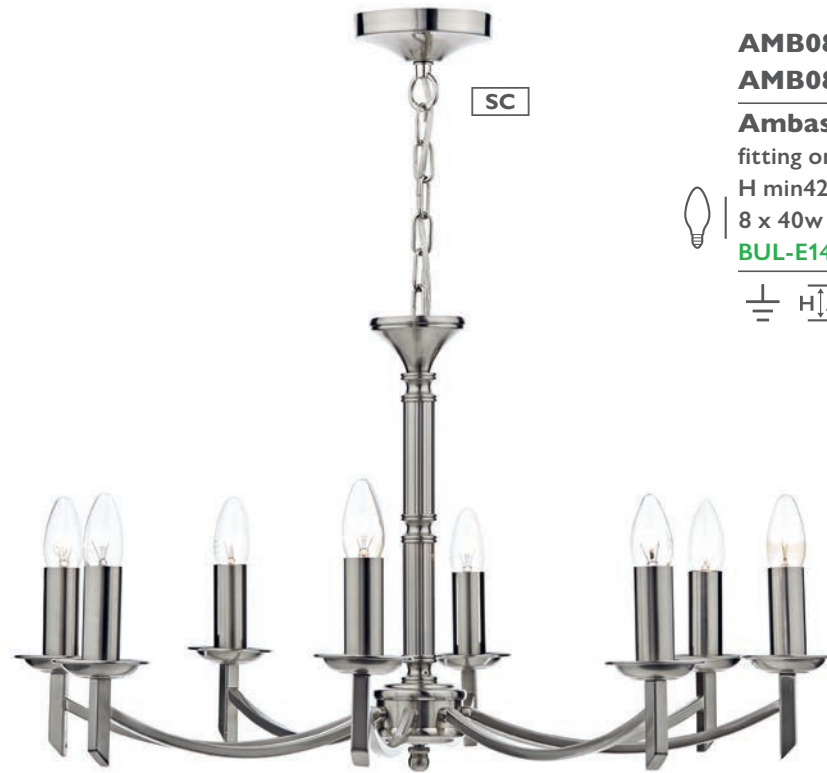

cream cotton drum
 H12 x Ø12cm
 40w max SES/B22

TYL0763 BZ

Tyler Wall Light

bracket only
 D17 x H14 x W12cm
 1 x 40w max SES CNDL

BUL-E14-LED-14

Tyler • rustic bronze finish • shades to be ordered separately

AB

- Ambassador** • dual mount pendant supplied with 2 sets of candle sleeves to allow use with or without shades
- antique brass or satin chrome finish
 - supplied with 100cm of chain and cable

AMB0546 SC