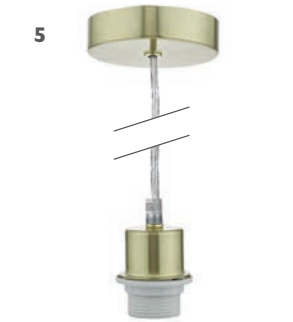

Code	Finish	Cable	Dimensions	Lamp	Max Shade Weight	Technical
5	SP63	BR	clear	H min20 - max180 x Ø10cm	1 x 60w max ES GLS	2.2kg	H/A
6	SP64	CP	clear	H min20 - max180 x Ø10cm	1 x 60w max ES GLS	2.2kg	H/A
7	SP6575	AB	clear w/ chain	H min20 - max70 x Ø13cm	1 x 60w max ES GLS	2.2kg	H/A
8	SP62	PC	black	H min20 - max180 x Ø10cm	1 x 60w max ES GLS	2.2kg	H/A