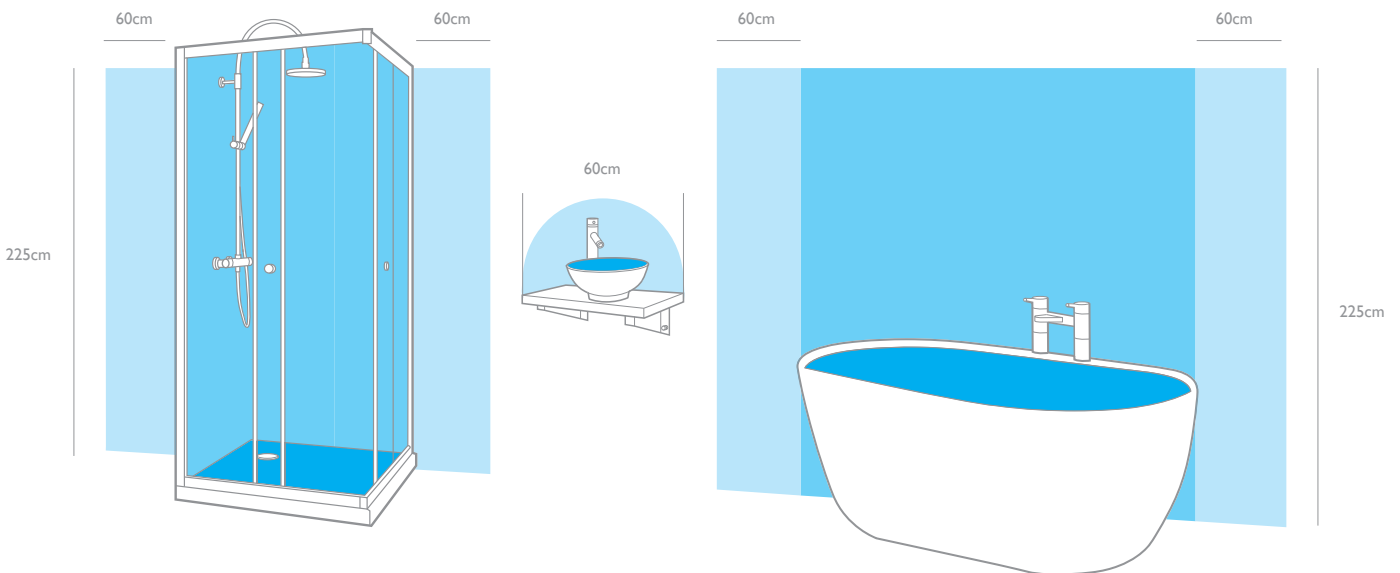

Firstly it is important to understand the rating by which bathroom and some outdoor lights are classified.

IP rating stands for “Ingress Protection” and is always followed by two characters. These two numbers refer to the level of protection, and it is important that you choose fittings with the correct rating according to where they are to be sited within the bathroom.

The diagram below shows a bathroom split into three clear zones: 0, 1 & 2.

Zone 0 is inside the bath or shower itself. Any fitting used in this zone must be low voltage (max 12V) and be rated at least IP67 which is immersion proof.

Zone 1 is the area above the bath to a height of 2.25m from the floor. In this zone a minimum rating of IP44 is required.

Zone 2 is an area stretching 0.6m outside the perimeter of the bath and to a height of 2.25m* from the floor. In this zone an IP rating of at least IP44 is required.

The lighting circuit within a bathroom should be protected with a 30ma residual current device (RCD).

In addition, it is good practice to consider the area around a wash basin, within a 60cm radius of any tap, to be considered as Zone 2.

* In accordance with advice from the Lighting Industry Association the location above Zone 1 (over the bath or shower) up to a ceiling height of 3m continues to be classified as Zone 2.

0
ZONE
Within the bath or shower tray. All lights fitted within this area must be IP68 rated and low voltage.

1
ZONE
Above the bath or shower to a height of 2.25m. All lights fitted within this area must be a minimum of IP44 rated. IP44 is suitable where there is no shower head above the bath. IP65 is required if there is a shower head or demountable shower hand fitting in use.

2
ZONE
0.6m outside of zone 1 and a 60cm radius above washstands. All lights fitted within this area should be a minimum of IP44 unless there is a danger of direct jet spray, in which case an IP65 rating is required.