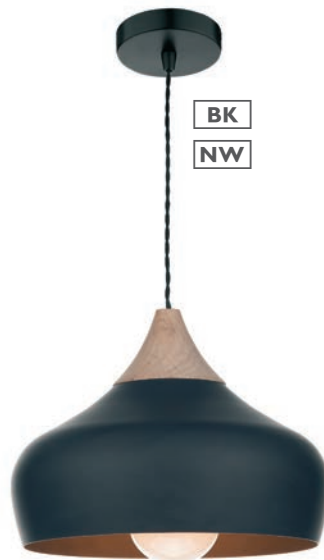

BK

NW

GAU0164 BK CP

Gacho Pendant

copper detailing

H min30 - max130 x Ø32cm

1 x 60w max ES GLS

[BUL-E27-LED-17](#)