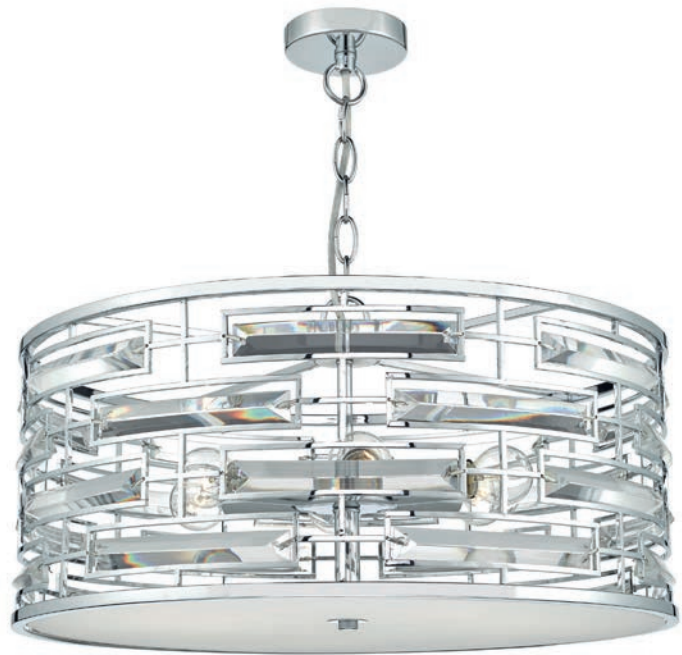

Matrix • square-cut block crystal frame with suspended crystal ball droppers

SEV5250 PC CY

Seville 3lt Flush

H18 x Ø42cm

3 x 60w max ES GLS

BUL-E27-LED-16

SEV0650 PC CY

Seville 6lt Pendant