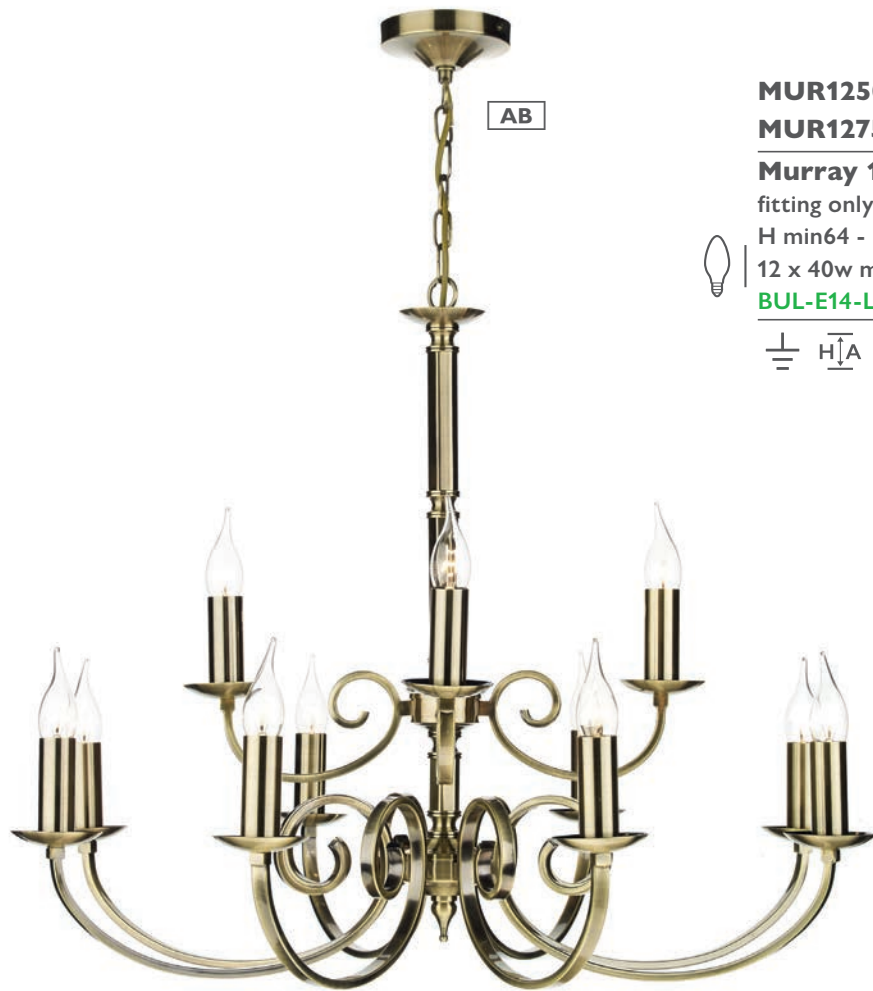

AB

MUR1250 PC

MUR1275 AB

Murray 12lt Pendant

fitting only

H min64 - max264 x Ø80cm

12 x 40w max SES CNDL

BUL-E14-LED-14

$\perp$ $\overline{H \uparrow A}$ $\overline{D \uparrow M}$