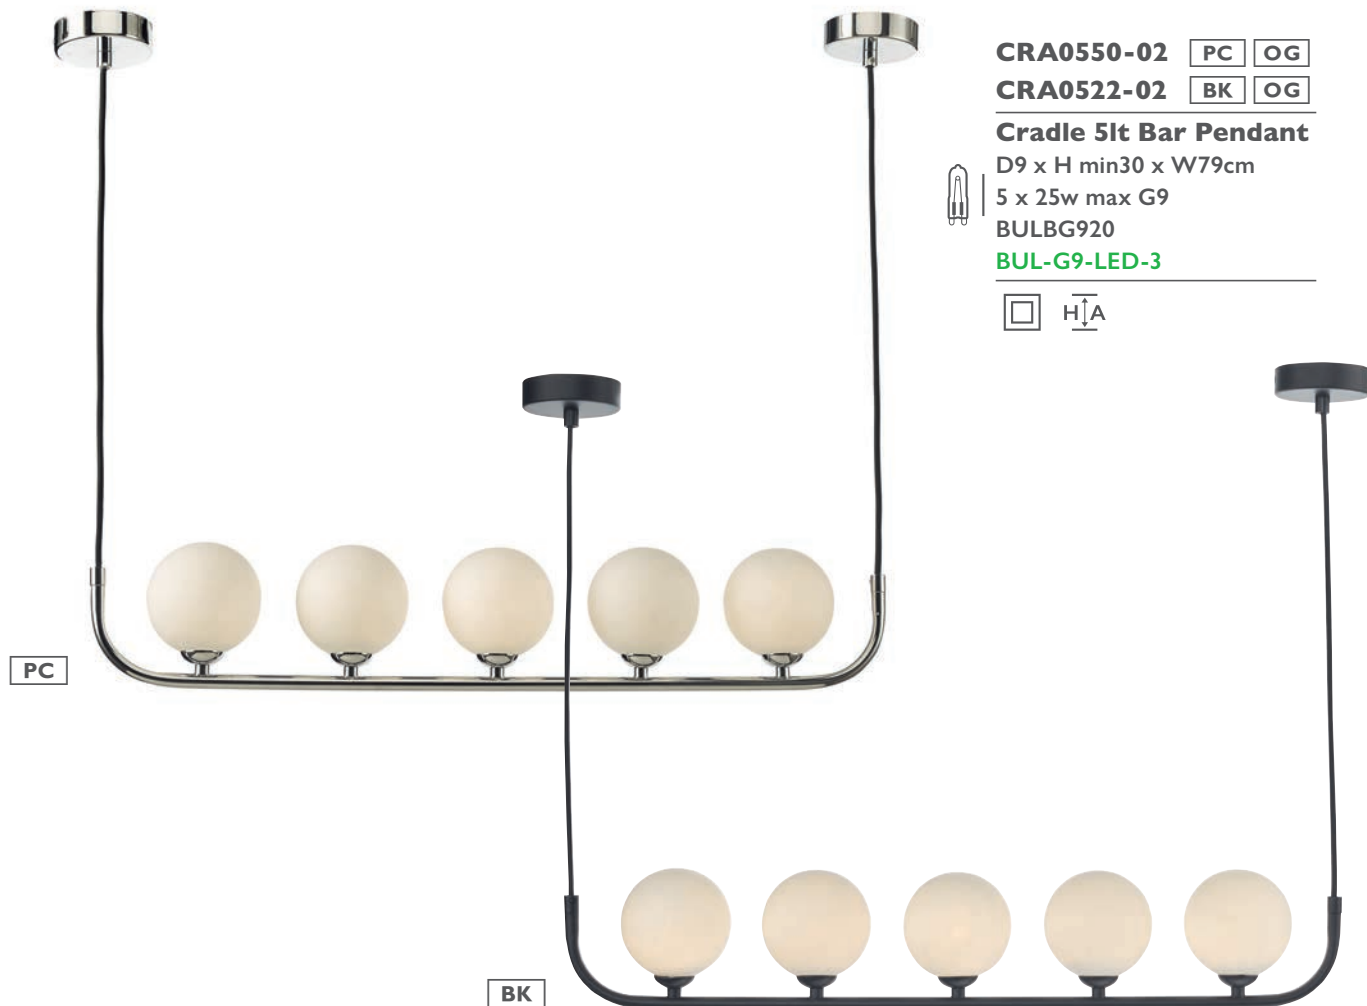

CRA0550-01 PC SG

CRA0522-01 BK SG

Cradle 5lt Bar Pendant

D9 x H min30 x W79cm

5 x 25w max G9

BULBG920

BUL-G9-LED-3

Cradle • linear bar pendants with curved tubular arms perfect for the contemporary kitchen diner
 • also available with a wide selection of glass, see pages 152-153

CRA0550-02 PC OG

CRA0522-02 BK OG

Cradle 5lt Bar Pendant

D9 x H min30 x W79cm

5 x 25w max G9

BULBG920

BUL-G9-LED-3

PC

BK

PC

BK

CRA0750-02 PC OG

CRA0722-02 BK OG

Cradle Wall Light

D12.5 x H12 x W8cm

1 x 25w max G9