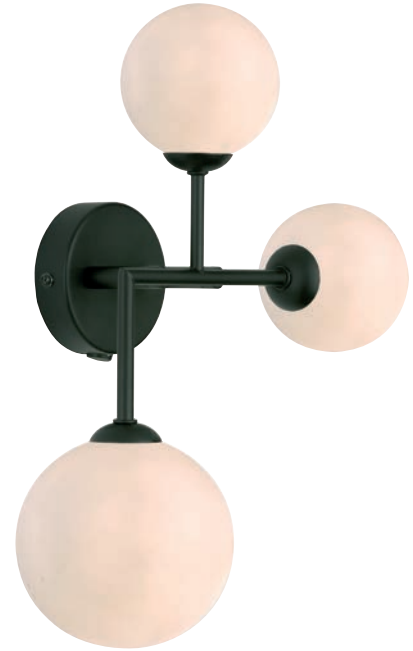

EUA3022 BK OG

Euan 3lt Wall/Flush Light

D14 x H31 x W38cm
3 x 40w max G9
BULBG933
BUL-G9-LED-3