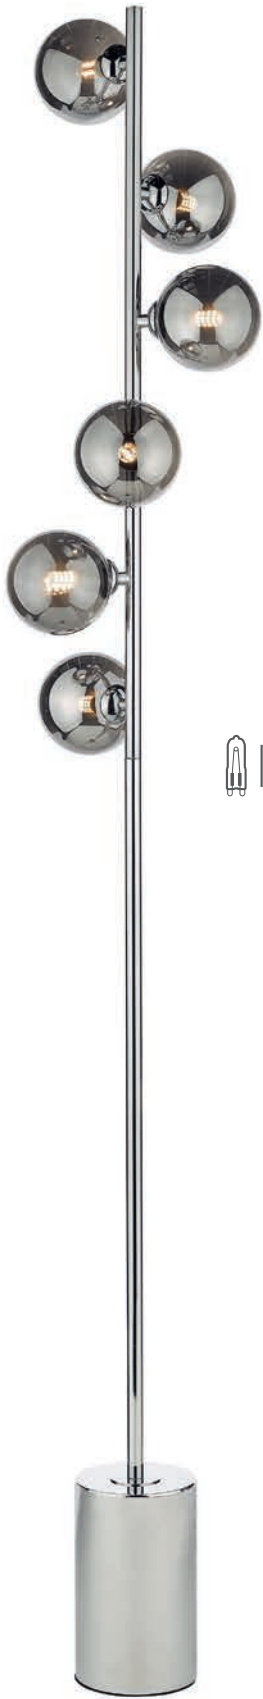

SPI4950-01 PC SG

Spiral 6lt Floor Lamp

H160 x Ø24cm
6 x 40w max G9
BULBG933
BUL-G9-LED-3