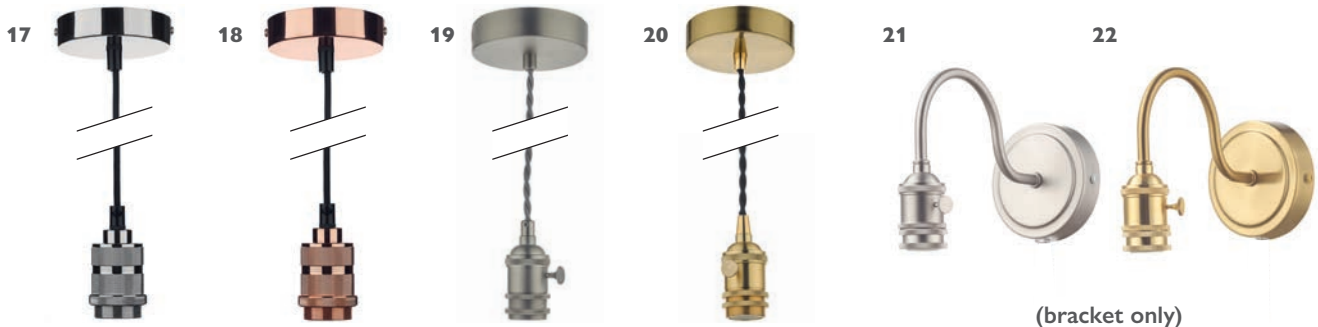

(bracket only)

	Code	Finish	Cable	Dimensions	Lamp	Max Shade Weight	Technical
17	SP8667	PW	black braided	H min20 - max180 x Ø10cm	1 x 60w max ES GLS	2.2kg	HIA
18	SP8664	CP	black braided	H min20 - max180 x Ø10cm	1 x 60w max ES GLS	2.2kg	HIA
19	SPB0161	AC	black twisted	H min15 - max110 x Ø10cm	1 x 40w max SES CNDL	2.2kg	HIA
20	SPB0140	BR	black twisted	H min15 - max110 x Ø10cm	1 x 40w max SES CNDL	2.2kg	HIA
21	SPW0761	AC	-	D20 x H15 x W10cm	1 x 40w max SES GB	-	HIA
22	SPW0740	BR	-	D20 x H15 x W10cm	1 x 40w max SES GB	-	HIA