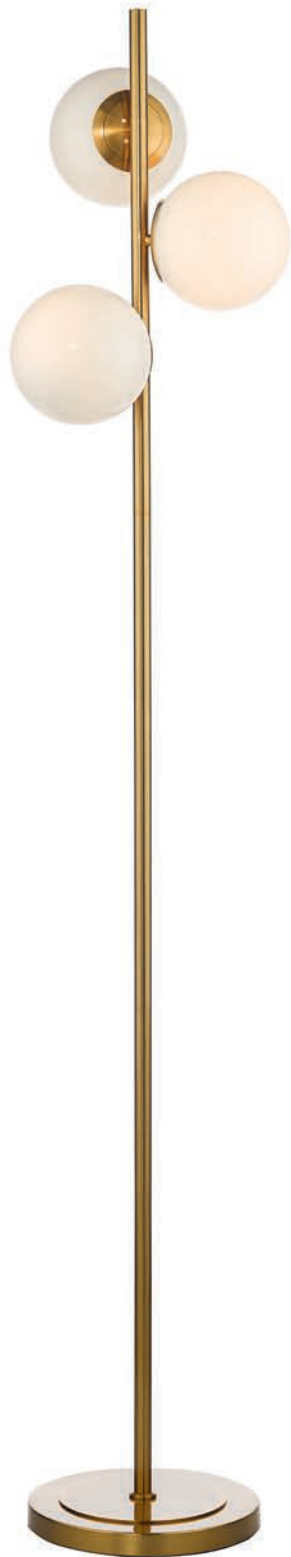

MATCHING ITEMS
SEE PAGE 69
& VOLUME 1