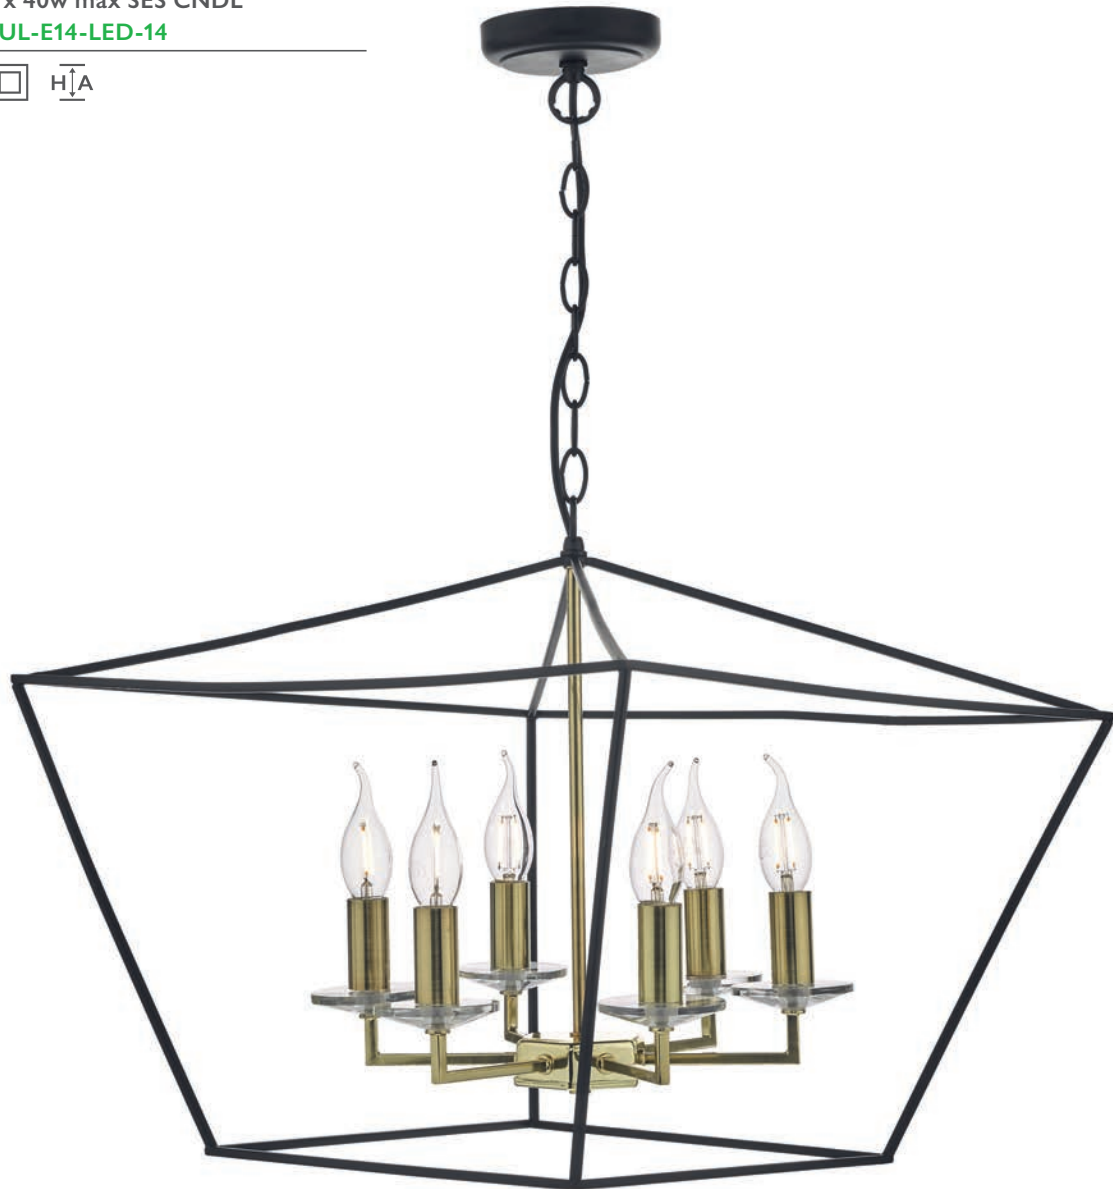

GRE0654 BK GD

Gretchen 6lt Pendant

D52 x H min53 - max150 x W52cm

6 x 40w max SES CNDL

BUL-E14-LED-14

Gretchen • a matt black cage frame outlines the pendant within

- elegant candelabra style inner pendant in polished gold finish with crystal candle dishes
- supplied with 100cm of chain and black cable