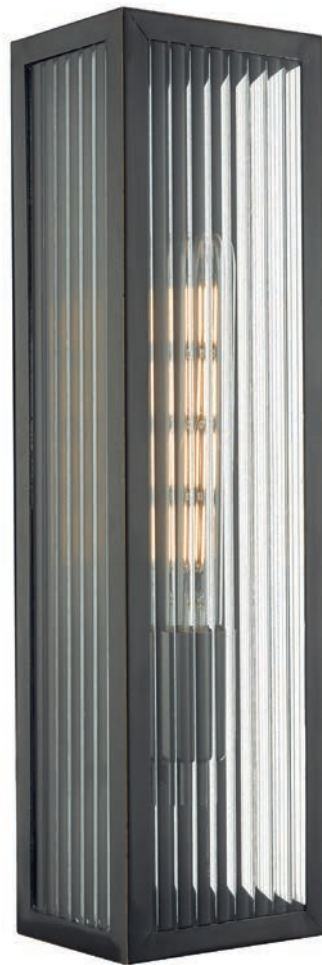

SS

BZ

KEE5044 SS GL

KEE5063 BZ GL

Keegan Wall Light

D10 x H45 x W12cm

1 x 60w max ES Tube

BUL-E27-LED-21