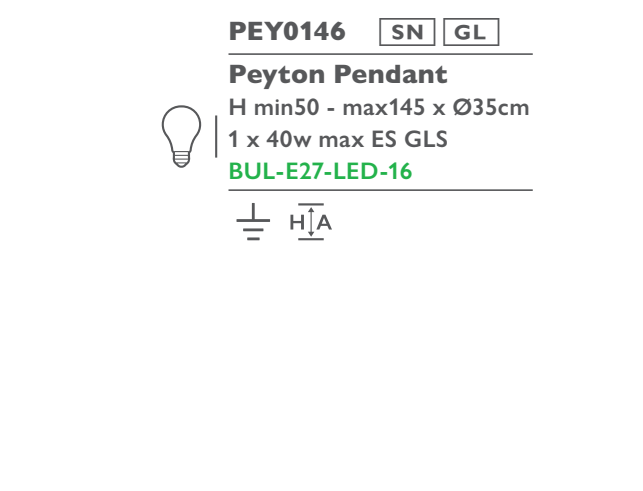

PEY0146 SN GL

Peyton Pendant

H min50 - max145 x Ø35cm

1 x 40w max ES GLS

BUL-E27-LED-16

Cytheria • prismatic glass pendant with polished chrome detailing

Peyton • large industrial style pendant with prismatic glass shade & diffuser finished with satin nickel details