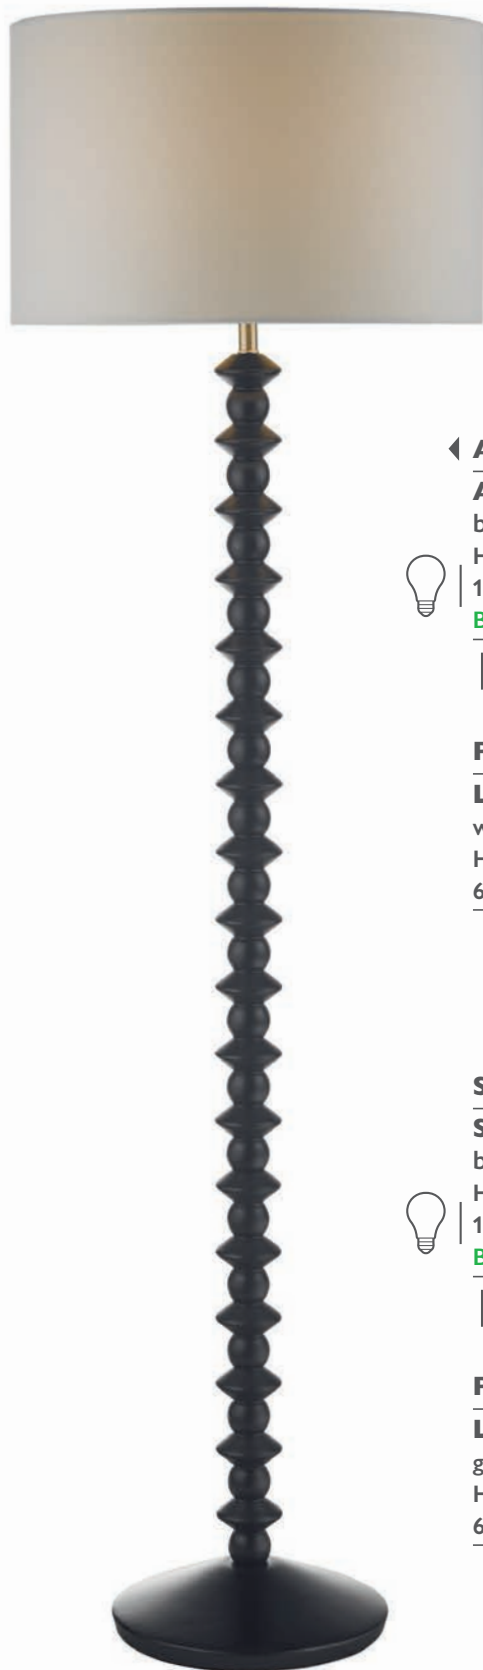

Avari 2lt Table Lamp

D15 x H52 x W28cm
 2 x 25w max G9
 BULBG920
BUL-G9-LED-3

Avari • sweeping satin brass arms support glue chip glass shades that give an illusion of ice crystals

◀ **AZA4922** BK

Azana Floor Lamp