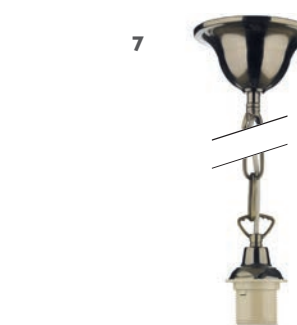

Code	Finish	Cable	Dimensions	Lamp	Max Shade Weight	Technical
5	SP63	BR	clear	H min20 - max180 x Ø10cm	1 x 60w max ES GLS	2.2kg	☐ H1A
6	SP64	CP	clear	H min20 - max180 x Ø10cm	1 x 60w max ES GLS	2.2kg	☐ H1A
7	SP6575	AB	clear w/ chain	H min20 - max70 x Ø13cm	1 x 60w max ES GLS	2.2kg	☐ H1A
8	SP62	PC	black	H min20 - max180 x Ø10cm	1 x 60w max ES GLS	2.2kg	☐ H1A