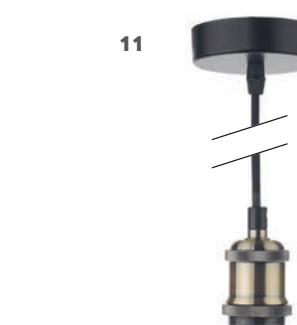

Code	Finish	Cable	Dimensions	Lamp	Max Shade Weight	Technical
9	SP69	BK	black	H min20 - max180 x Ø10cm	1 x 60w max ES GLS	2.2kg	☐ H1A
10	WAC0161	BC BK	black braided	H min18 - max110 x Ø9cm	1 x 60w max ES GLS	2.2kg	☐ H1A
11	WAC0175	AB BK	black braided	H min18 - max110 x Ø9cm	1 x 60w max ES GLS	2.2kg	☐ H1A
12	WAC0164	CP BK	black braided	H min18 - max110 x Ø9cm	1 x 60w max ES GLS	2.2kg	☐ H1A