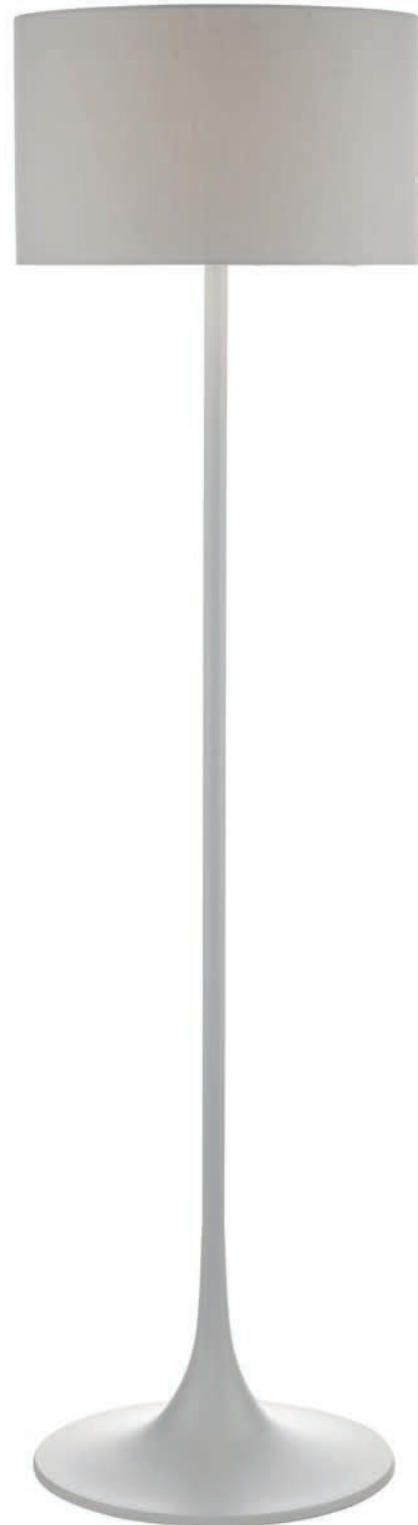

FUN4939 GY

Funchal Floor Lamp

c/w grey cotton shade

H152 x Ø43cm

1 x 60w max ES GLS

BUL-E27-LED-17

Funchal • grey table and floor lamps with a retro tulip style base and matching shades