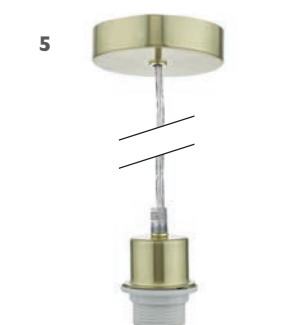

Code	Finish	Cable	Dimensions	Lamp	Max Shade Weight	Technical
5	SP63	BR	clear	H min20 - max180 x Ø10cm	1 x 60w max ES GLS	2.2kg	☐ H1A
6	SP64	CP	clear	H min20 - max180 x Ø10cm	1 x 60w max ES GLS	2.2kg	☐ H1A
7	SP6575	AB	clear w/ chain	H min20 - max70 x Ø13cm	1 x 60w max ES GLS	2.2kg	☐ H1A
8	SP62	PC	black	H min20 - max180 x Ø10cm	1 x 60w max ES GLS	2.2kg	☐ H1A