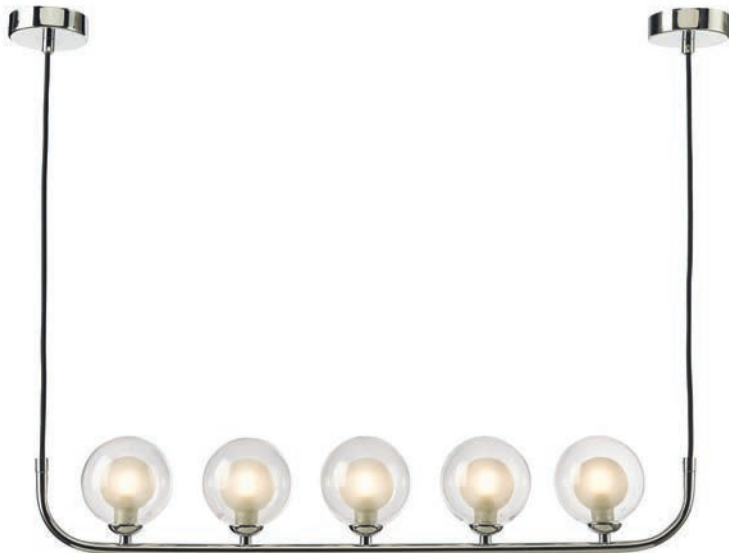

Choose Any Glass

CRA0550-F + 5x GL4

Cradle 5lt Bar Pendant

D9 x H114 x W79cm

5 x 25w max G9

BULBG920

BUL-G9-LED-3