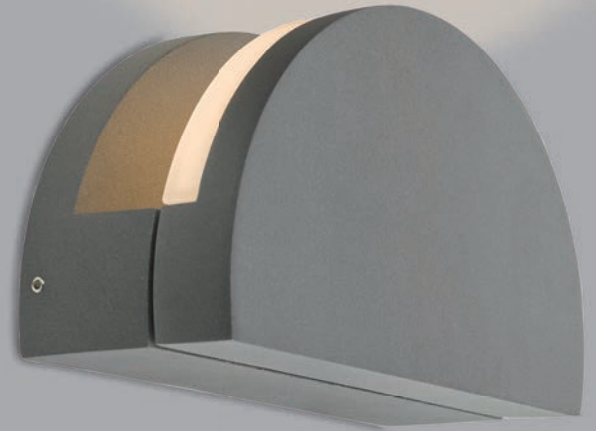

BOH0939 GY

Bohdan 2lt Wall Light

180° adjustment

D15 x H18 x W9cm

2 x 7w LED inc / 668 lumens / 3000k

LED

ADY2139 GY AY

Adyson Wall Light

180° adjustment

D7.5 x H min11 - max19 x W19cm

1 x 9w LED inc / 532 lumens / 3000k

LED

Bohdan • die cast aluminium LED wall light with two adjustable heads and hidden LED light source

Adyson • die cast aluminium LED wall washer with rotating head for different lighting effects

- finished in a tough powder-coated anthracite finish
- our outdoor lighting is supplied with a 3 year guarantee (some restrictions apply to salty or acidic atmospheric conditions) • extended guarantee available on registration