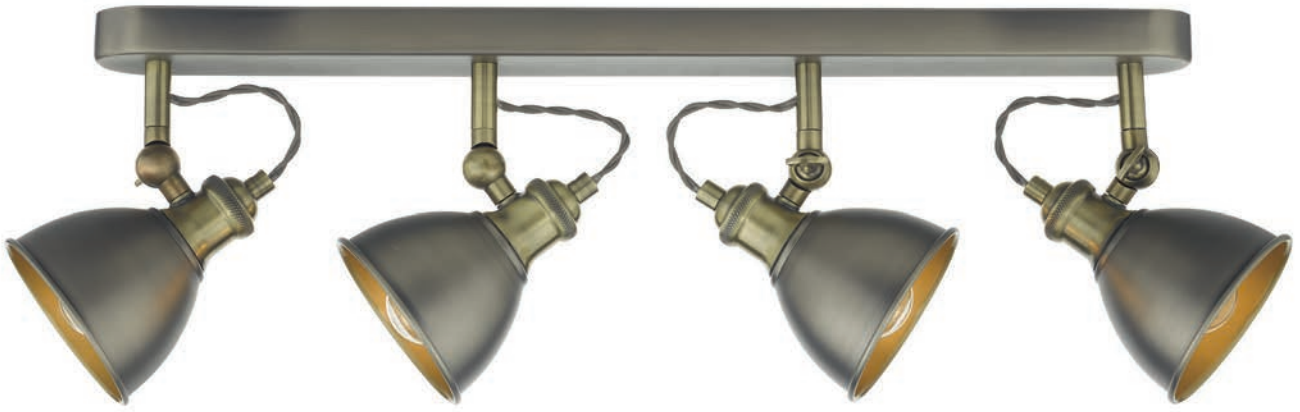

NK

Nathaniel • a traditionally inspired spotlight referencing the 1920s industrial style
 • choose from warm bronze and sharp polished chrome finishes

MATCHING ITEM
SEE PAGE 211

GOV8461 AC AB

Governor 4lt Bar Spotlight