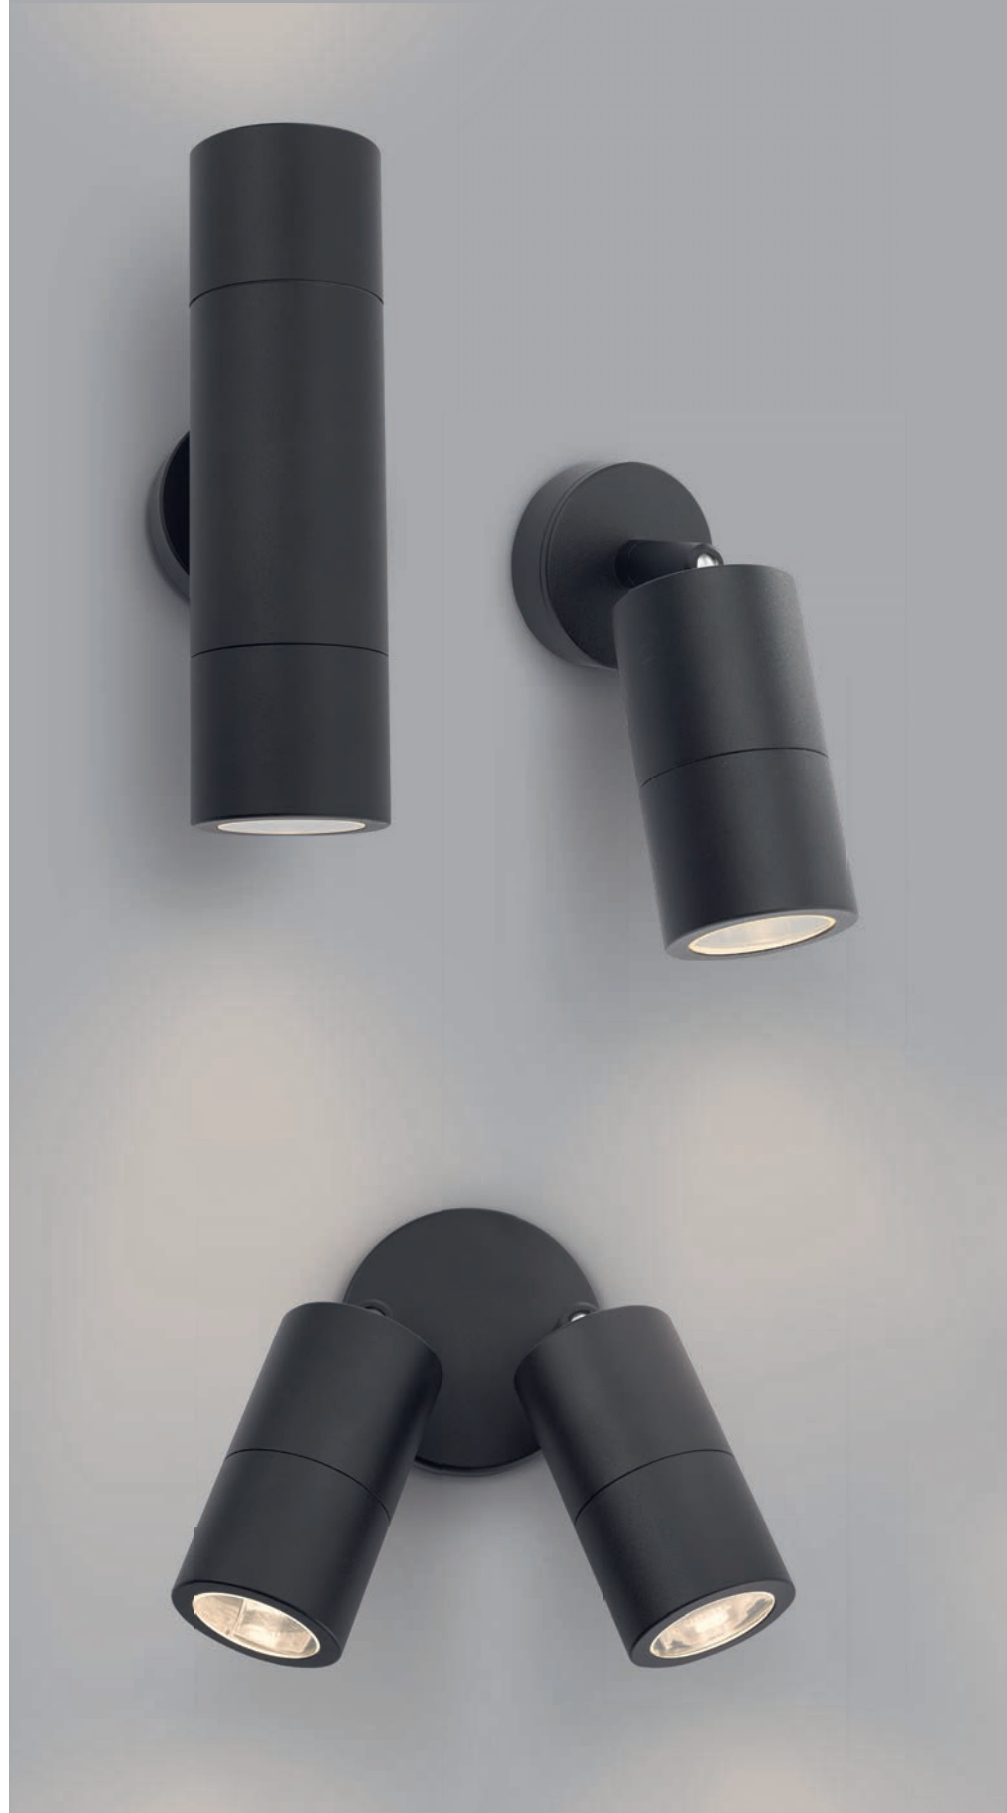

ORT3222 BK GL

Ortega 2lt Wall Light

D8.5 x H21 x W7cm

2 x 35w max GU10 Reflector

high output LED lamps inc

LED

ORT0722 BK GL

Ortega Wall Light

D18 x H16 x W7cm

1 x 35w max GU10 Reflector

high output LED lamp inc

LED

ORT0922 BK GL

Ortega 2lt Wall Light

D18 x H18 x W30cm

2 x 35w max GU10 Reflector

high output LED lamps inc

LED

Ortega • cylindrical wall lights in a matt black powder-coated finish, featuring either up and down light or adjustable heads

- supplied complete with replaceable highly efficient LED lamps
- our outdoor lighting is supplied with a 3 year guarantee (some restrictions apply to salty or acidic atmospheric conditions) • extended guarantee available on registration