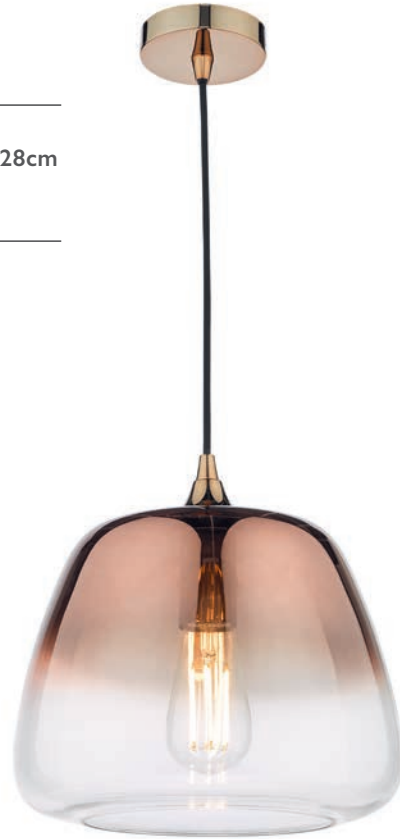

KLA0164 CP

Klaxon Pendant

H min32 - max132 x Ø28cm

1 x 60w max ES GLS

BUL-E27-LED-15

PAT0132 SV PC