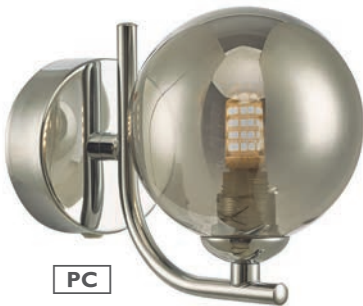

PC

CRA0750-01 PC SG
CRA0722-01 BK SG