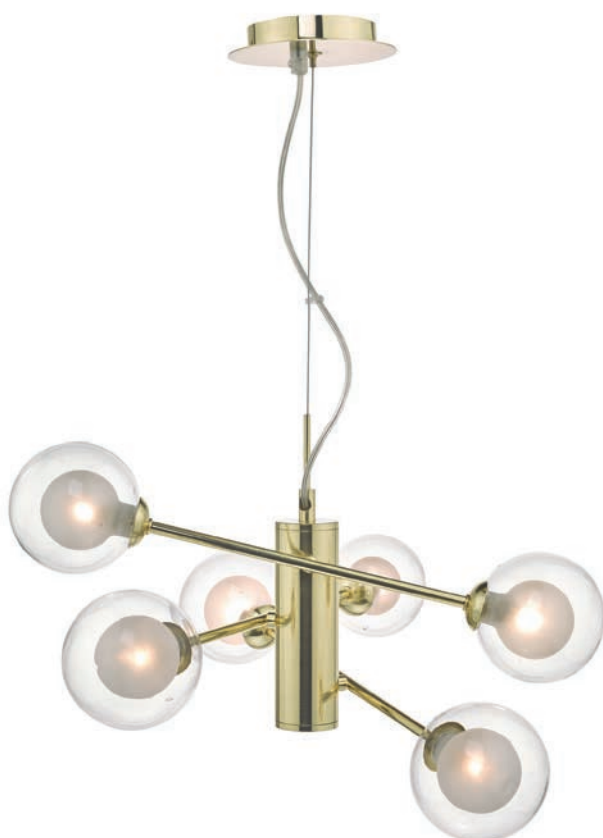

JAS0622 BK OG

Jasper 6lt Pendant

D64 x H min30 - max130 x W60cm

6 x 20w max G9

BULBG920

BUL-G9-LED-3

KUM0635 GD GL

Kumara 6lt Pendant

H min38 - max132 x Ø45cm

6 x 25w max G9

BULBG920

BUL-G9-LED-3

Jasper • opal white brush textured shades on fine arms with a satin black finish

Kumara • soft gold finish with duplex glass shades on a height adjustable cable

• both supplied with 1m of cable