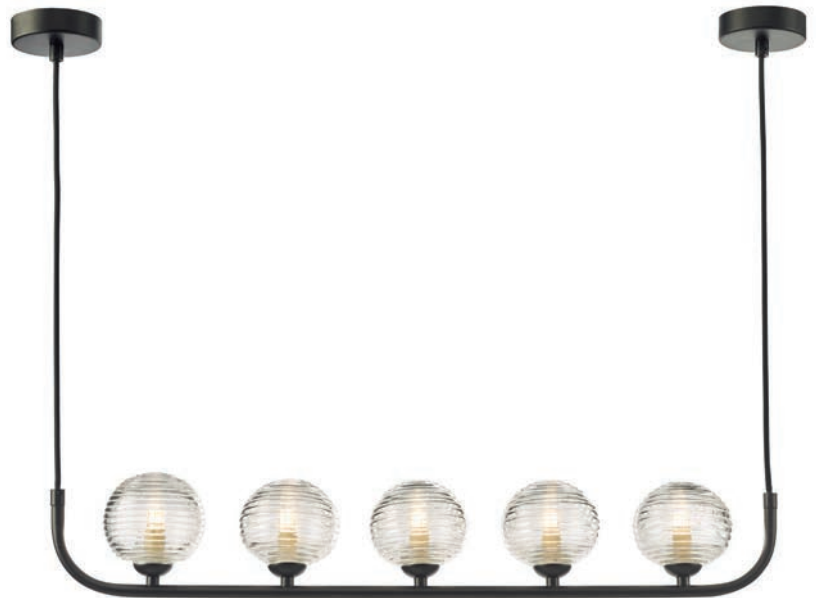

Choose Any Glass

Create a light fitting to suit your style

CRA0522-F + 5x GL8

Cradle 5lt Bar Pendant

D9 x H114 x W79cm

5 x 25w max G9

BULBG920

BUL-G9-LED-3

CRA5422-F + 5x GL3

Cradle 5lt Semi Flush

H29 x Ø41cm

5 x 25w max G9

BULBG920

BUL-G9-LED-3

CRA0722-F + 1x GL9

Cradle Wall Light

D12.5 x H12 x W8cm

1 x 25w max G9

BULBG920

BUL-G9-LED-3