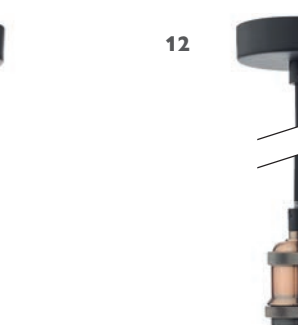

Code	Finish	Cable	Dimensions	Lamp	Max Shade Weight	Technical
9	SP69	BK	black	H min20 - max180 x Ø10cm	1 x 60w max ES GLS	2.2kg	☐ H1A
10	WAC0161	BC BK	black braided	H min18 - max110 x Ø9cm	1 x 60w max ES GLS	2.2kg	☐ H1A
11	WAC0175	AB BK	black braided	H min18 - max110 x Ø9cm	1 x 60w max ES GLS	2.2kg	☐ H1A
12	WAC0164	CP BK	black braided	H min18 - max110 x Ø9cm	1 x 60w max ES GLS	2.2kg	☐ H1A