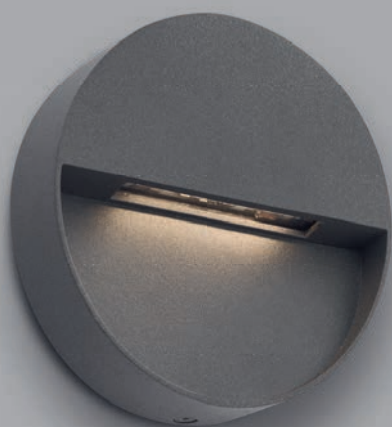

UGO2139 GY

Ugo Wall Light

Ø12cm

1 x 1.5w LED inc / 62 lumens / 3000k

LED

1. **Akos** • machine polished aluminium low profile round or eyelid LED path lights
2. **Yukon & Ugo** • die cast aluminium LED path lights with a tough powder-coated anthracite finish
3. our outdoor lighting is supplied with a 3 year guarantee (some restrictions apply to salty or acidic atmospheric conditions)
   - extended guarantee available on registration