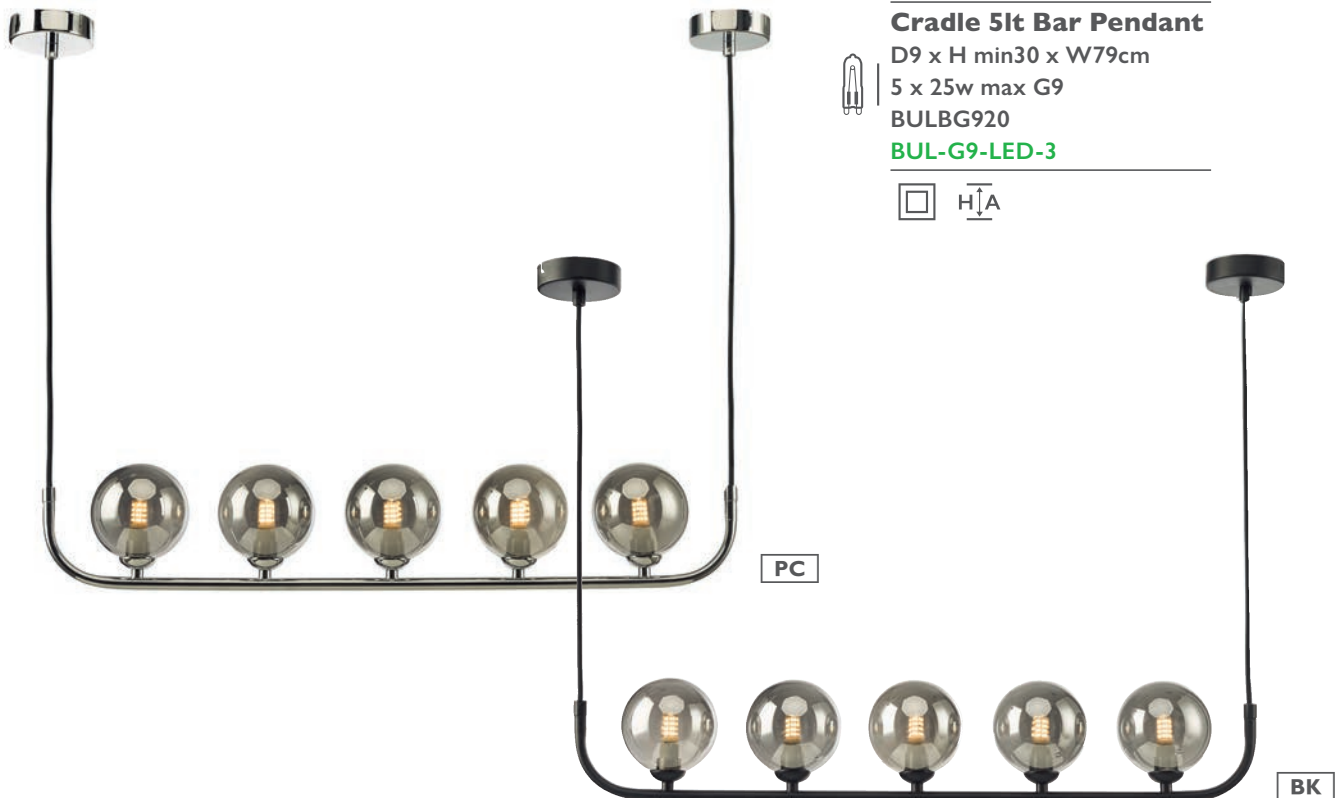

CRA0550-01 PC SG

CRA0522-01 BK SG

Cradle 5lt Bar Pendant

D9 x H min30 x W79cm

5 x 25w max G9

BULBG920

BUL-G9-LED-3

Cradle • linear bar pendants with curved tubular arms perfect for the contemporary kitchen diner
 • also available with a wide selection of glass, see pages 152-153