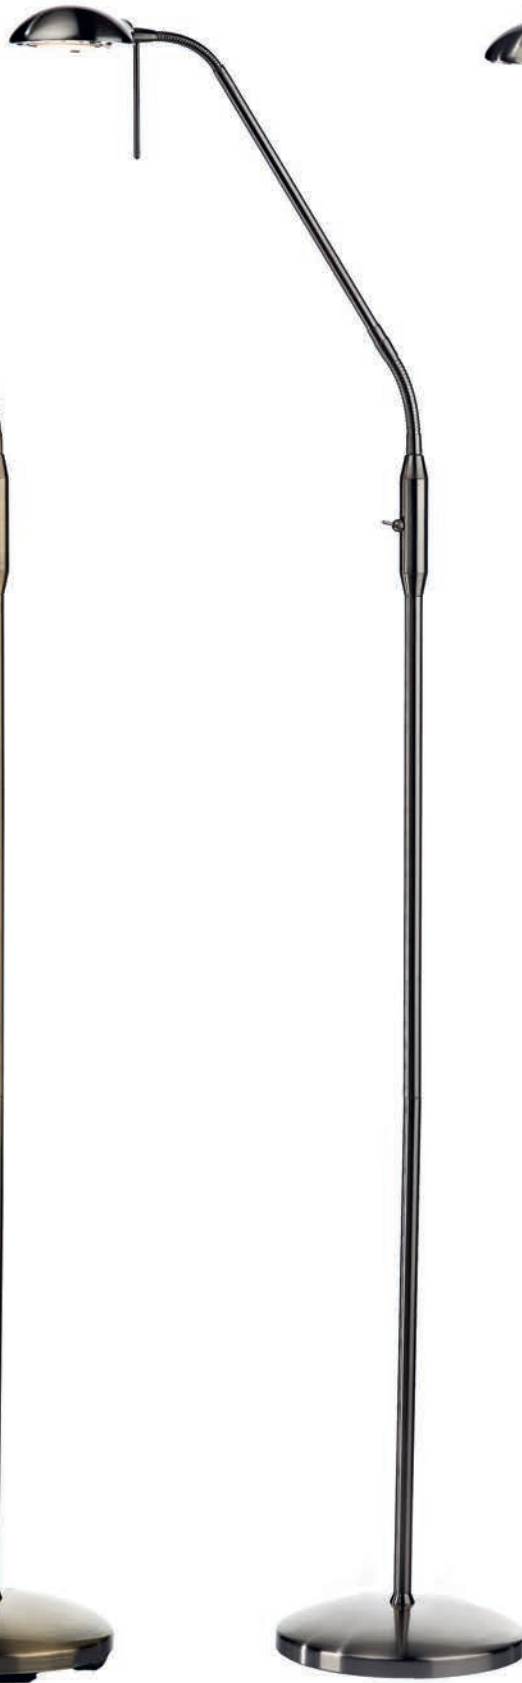

JOU5575 AB
Journal Floor Lamp
H162 x Ø65cm
1 x 40w max G9
BULBG933
BUL-G9-LED-3

JOU5546 SC
Journal Floor Lamp
H162 x Ø65cm
1 x 40w max G9
BULBG933
BUL-G9-LED-3