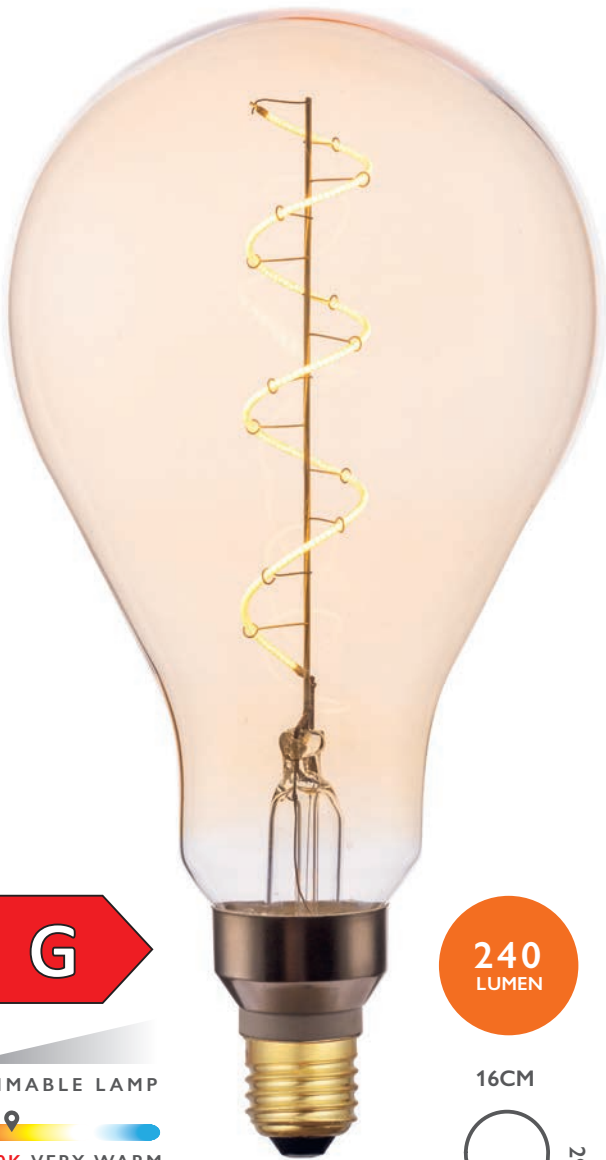

14CM

4w LED BUL-B22-LEDV-1

E27 MICRO FILAMENT LED

Our premium micro filament LED lamps feature a clear light guide column with a laser-etched graphic filament. When lit, the appearance is similar to original fine filament vintage lamps, giving a very warm decorative glow. The outer glass envelope of clear borosilicate glass has a highly reflective coating that repels dust. Our micro filament range is available in medium and large globes, as well as the classic Edison shape. (see across)

DIMMABLE LAMP

1800K VERY WARM
25 000 HR EST. LIFETIME

120 LUMEN

6.4CM

14.5CM

3.5w LED BUL-E27-LEDV-9

E27 OVERSIZE LED

240
LUMEN