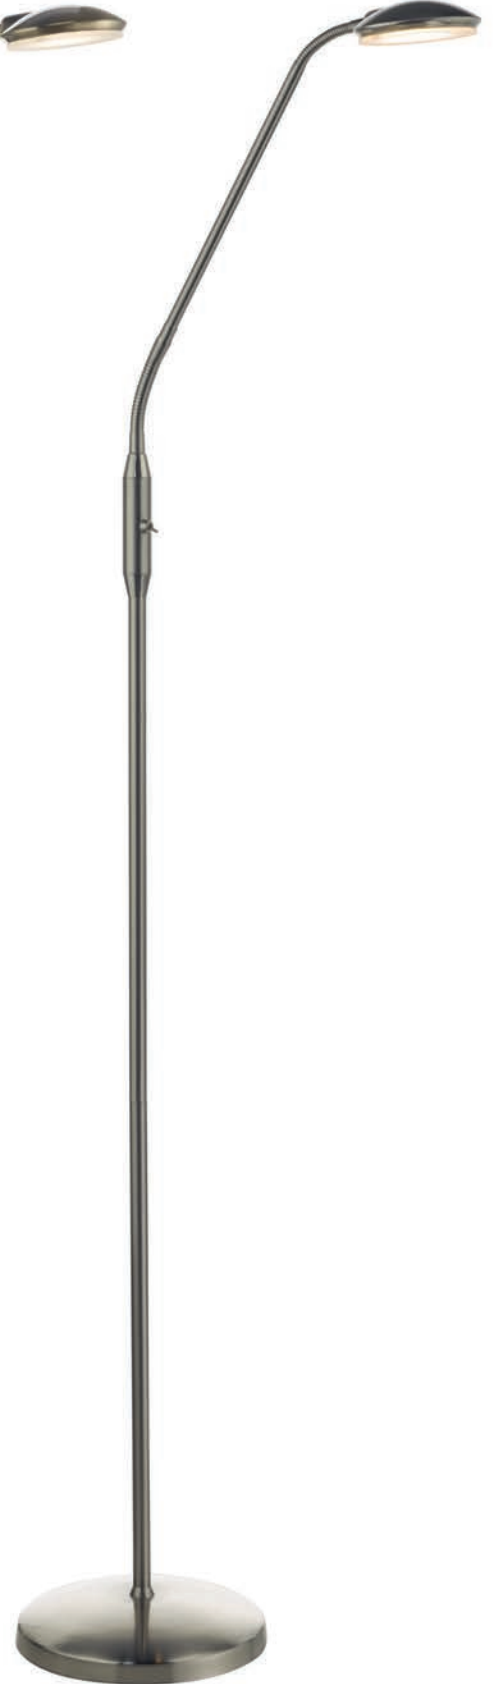

LED

ARI5575 AB

Aria Floor Lamp

D62 x H162 x W22cm

1 x 5w LED inc / 262 lumens / 3000k

LED

ARI5546 SC

Aria Floor Lamp