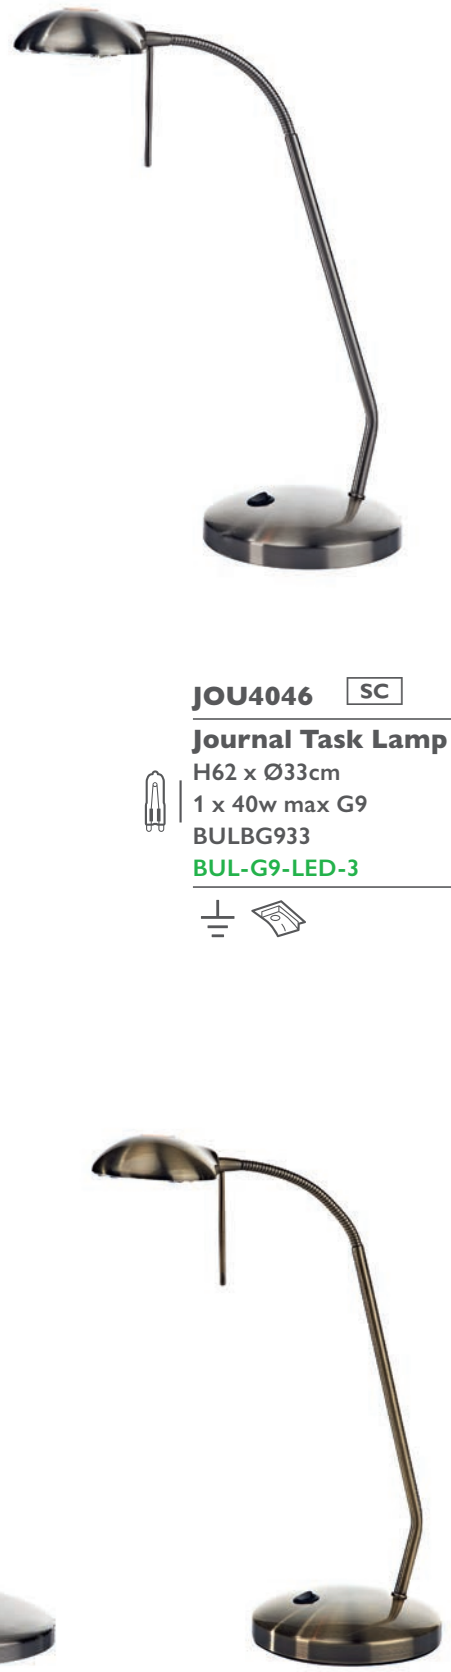

JOU5546 SC
Journal Floor Lamp
H162 x Ø65cm
1 x 40w max G9
BULBG933
BUL-G9-LED-3

JOU4075 AB
Journal Task Lamp
H62 x Ø33cm
1 x 40w max G9
BULBG933
BUL-G9-LED-3